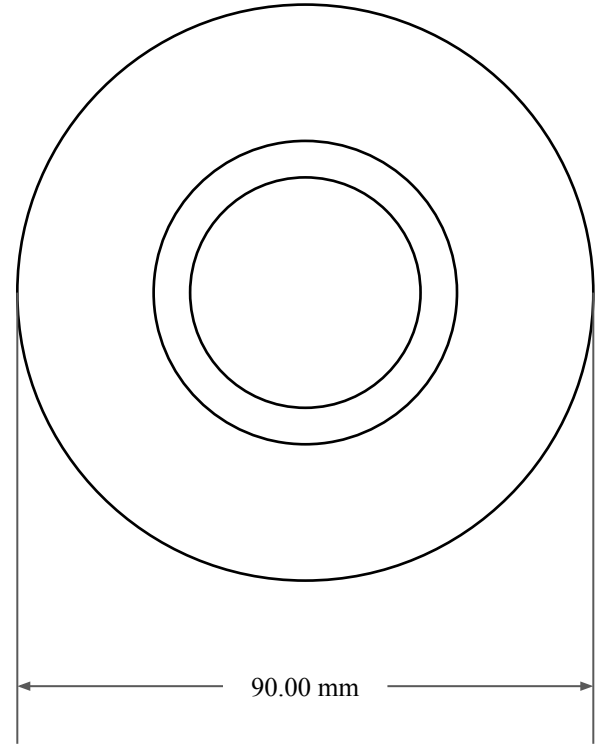

12.00  
mm

70.00 mm

90.00 mm

 <p><b>GLOBAL O-RING</b> and SEAL ALL-AROUND BETTER</p>	PART NUMBER <b>MOS9607SB2</b>
14450 John F. Kennedy Blvd. Houston, TX 77032	www.globaloring.com
Information in this drawing is provided for reference only	

Metric Oil Seal - Nitrile Style SB2  
SGL LIP W/ SPR, MTL OD