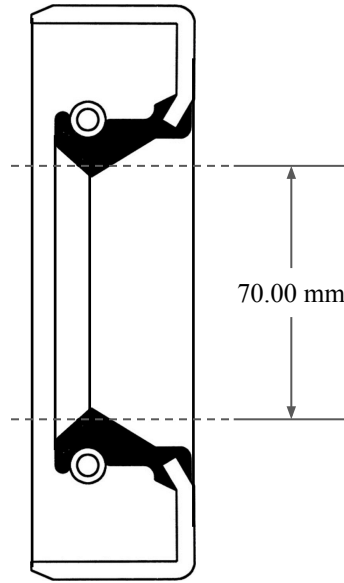

12.00  
mm

70.00 mm

90.00 mm

 <p><b>GLOBAL O-RING</b> and SEAL ALL-AROUND BETTER</p>	PART NUMBER <b>MOS9607SB2</b>
14450 John F. Kennedy Blvd. Houston, TX 77032	www.globaloring.com
Information in this drawing is provided for reference only	

Metric Oil Seal - Nitrile Style SB2  
SGL LIP W/ SPR, MTL OD