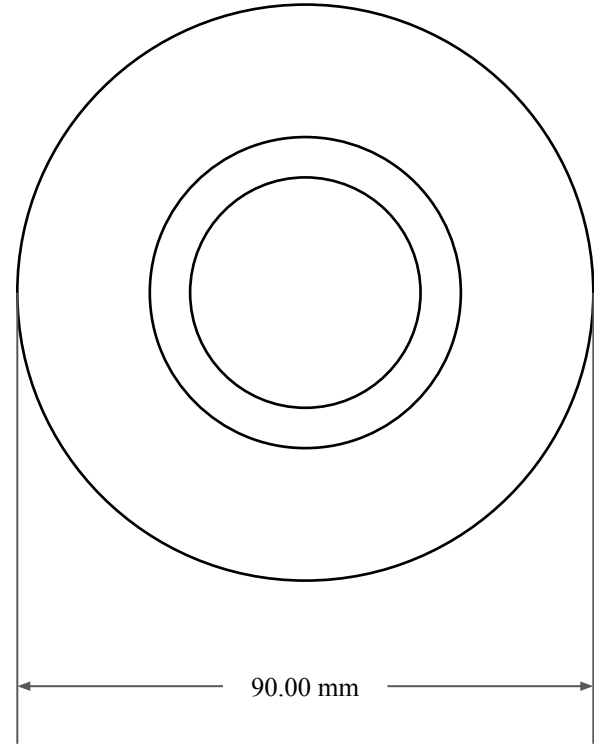

13.00  
mm

70.00 mm

90.00 mm

 <p><b>GLOBAL O-RING</b> and SEAL ALL-AROUND BETTER</p>	PART NUMBER <b>MOS9608TA2</b>
14450 John F. Kennedy Blvd. Houston, TX 77032 <a href="http://www.globaloring.com">www.globaloring.com</a>	Metric Oil Seal - Nitrile Style TA2 DUAL LIP W/ SPR, MTL OD W/ RFG
Information in this drawing is provided for reference only	

PLATE