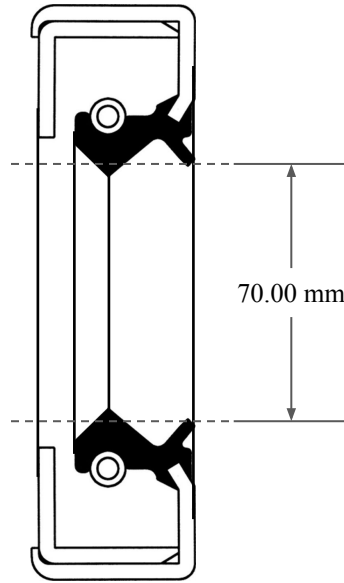

13.00  
mm

70.00 mm

90.00 mm

 <p><b>GLOBAL O-RING</b> and SEAL ALL-AROUND BETTER</p>	PART NUMBER <b>MOS9608TA2</b>
14450 John F. Kennedy Blvd. Houston, TX 77032 <a href="http://www.globaloring.com">www.globaloring.com</a>	Metric Oil Seal - Nitrile Style TA2 DUAL LIP W/ SPR, MTL OD W/ RFG
Information in this drawing is provided for reference only	

PLATE