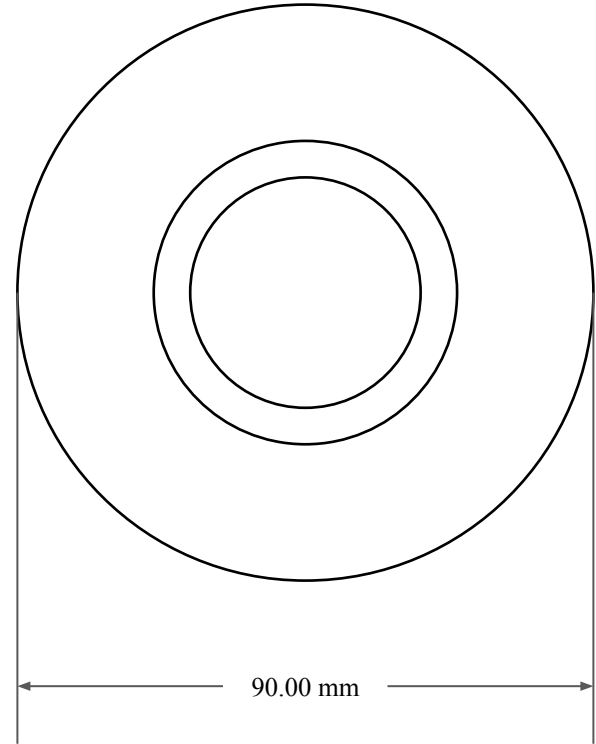

13.00  
mm

70.00 mm

90.00 mm

 <p><b>GLOBAL O-RING</b> and SEAL ALL-AROUND BETTER</p>	PART NUMBER <b>MOS9608TB2</b>
14450 John F. Kennedy Blvd. Houston, TX 77032	www.globaloring.com
Information in this drawing is provided for reference only	

Metric Oil Seal - Nitrile Style TB2  
DUAL LIP W/ SPR, MTL OD