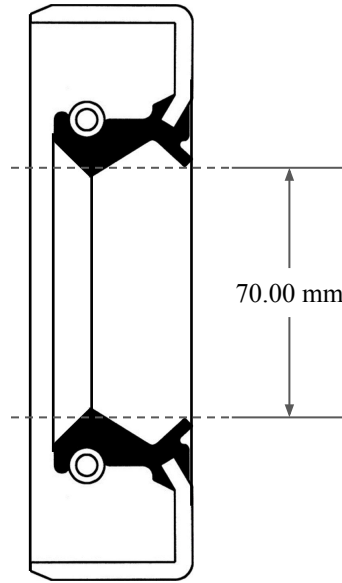

13.00  
mm

70.00 mm

90.00 mm

 <p><b>GLOBAL O-RING</b> and SEAL ALL-AROUND BETTER</p>	PART NUMBER <b>MOS9608TB2</b>
14450 John F. Kennedy Blvd. Houston, TX 77032	www.globaloring.com
Information in this drawing is provided for reference only	

Metric Oil Seal - Nitrile Style TB2  
DUAL LIP W/ SPR, MTL OD