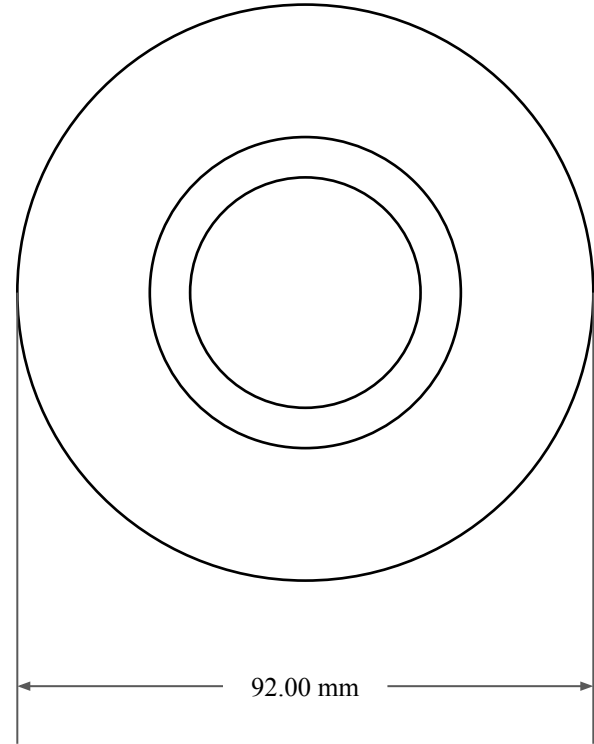

12.00
mm

70.00 mm

92.00 mm

 <p>GLOBAL O-RING and SEAL ALL-AROUND BETTER</p>	PART NUMBER MOS9615TA2
14450 John F. Kennedy Blvd. Houston, TX 77032 www.globaloring.com	Metric Oil Seal - Nitrile Style TA2 DUAL LIP W/ SPR, MTL OD W/ RFG
Information in this drawing is provided for reference only PLATE	