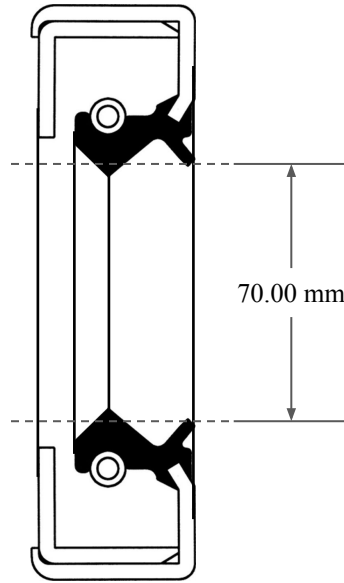

12.00
mm

70.00 mm

92.00 mm

 <p>GLOBAL O-RING and SEAL ALL-AROUND BETTER</p>	PART NUMBER MOS9615TA2
14450 John F. Kennedy Blvd. Houston, TX 77032 www.globaloring.com	Metric Oil Seal - Nitrile Style TA2 DUAL LIP W/ SPR, MTL OD W/ RFG
Information in this drawing is provided for reference only PLATE	