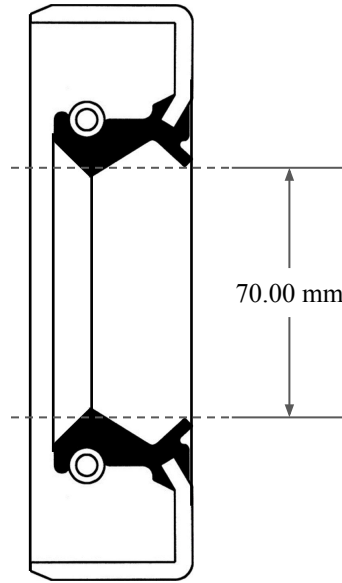

12.00  
mm

70.00 mm

92.00 mm

 <b>GLOBAL O-RING</b> and SEAL ALL-AROUND BETTER	PART NUMBER <b>MOS9615TB2</b>
14450 John F. Kennedy Blvd. Houston, TX 77032	www.globaloring.com
Information in this drawing is provided for reference only	

Metric Oil Seal - Nitrile Style TB2  
DUAL LIP W/ SPR, MTL OD