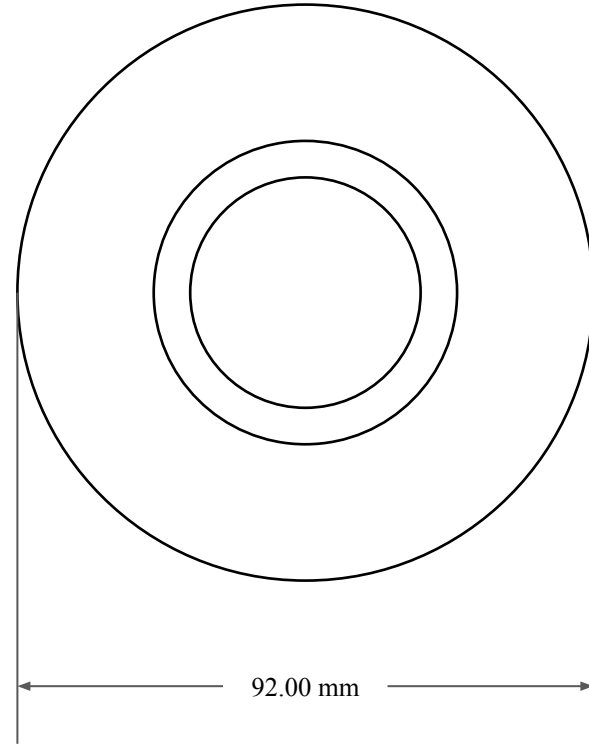

12.00  
mm

70.00 mm

92.00 mm

 <b>GLOBAL O-RING</b> and SEAL ALL-AROUND BETTER	PART NUMBER <b>MOS9615TB2</b>
14450 John F. Kennedy Blvd. Houston, TX 77032	www.globaloring.com
Information in this drawing is provided for reference only	

Metric Oil Seal - Nitrile Style TB2  
DUAL LIP W/ SPR, MTL OD