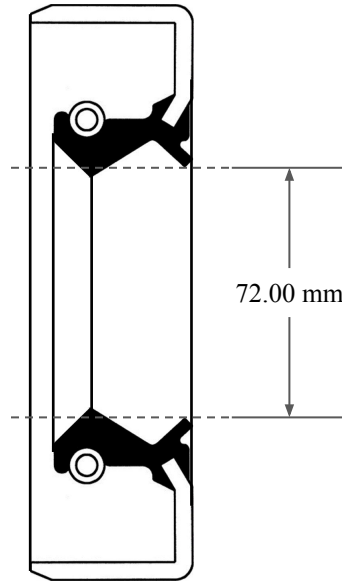

10.00
mm

72.00 mm

90.00 mm

 <p>GLOBAL O-RING and SEAL ALL-AROUND BETTER</p>	PART NUMBER MOS9710TB2
14450 John F. Kennedy Blvd. Houston, TX 77032	www.globaloring.com
Information in this drawing is provided for reference only	
Metric Oil Seal - Nitrile Style TB2 DUAL LIP W/ SPR, MTL OD	