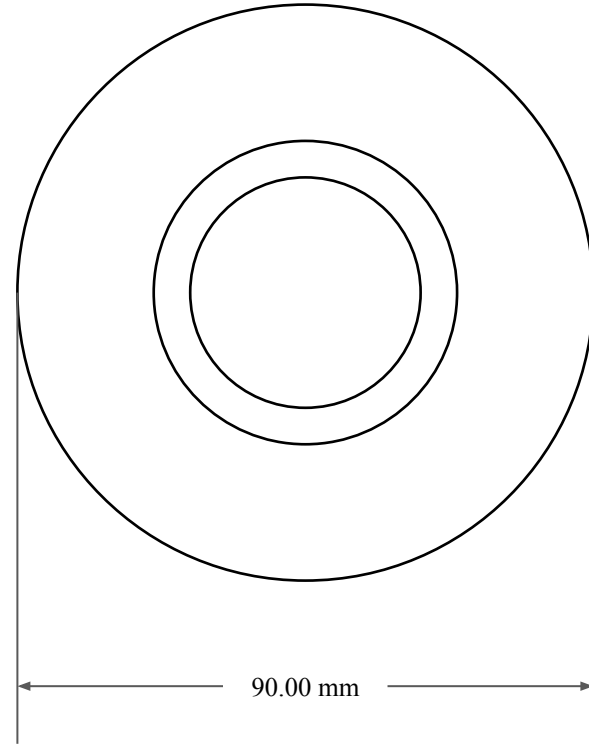

10.00
mm

72.00 mm

90.00 mm

 <p>GLOBAL O-RING and SEAL ALL-AROUND BETTER</p>	PART NUMBER MOS9710TB2
14450 John F. Kennedy Blvd. Houston, TX 77032	www.globaloring.com
Information in this drawing is provided for reference only	
Metric Oil Seal - Nitrile Style TB2 DUAL LIP W/ SPR, MTL OD	