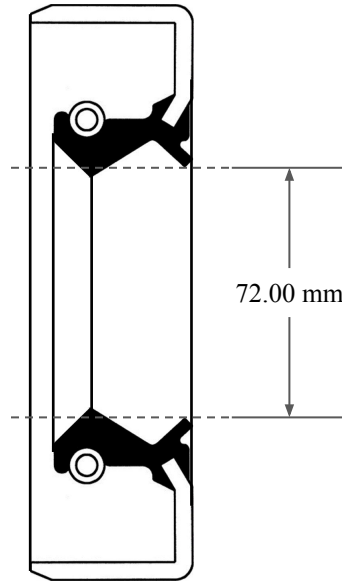

10.00
mm

72.00 mm

94.00 mm

 <p>GLOBAL O-RING and SEAL ALL-AROUND BETTER</p>	PART NUMBER MOS9716TB2
14450 John F. Kennedy Blvd. Houston, TX 77032	www.globaloring.com
Information in this drawing is provided for reference only	
Metric Oil Seal - Nitrile Style TB2 DUAL LIP W/ SPR, MTL OD	