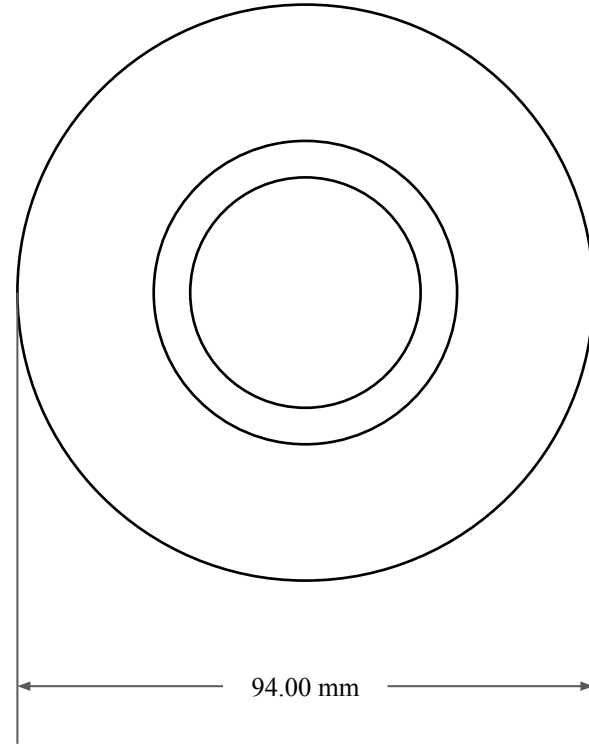

10.00
mm

72.00 mm

94.00 mm

 <p>GLOBAL O-RING and SEAL ALL-AROUND BETTER</p>	PART NUMBER MOS9716TB2
14450 John F. Kennedy Blvd. Houston, TX 77032	www.globaloring.com
Information in this drawing is provided for reference only	
Metric Oil Seal - Nitrile Style TB2 DUAL LIP W/ SPR, MTL OD	