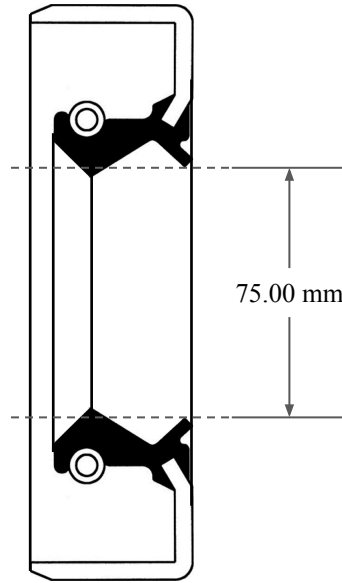

13.00
mm

75.00 mm

95.00 mm

 <p>GLOBAL O-RING and SEAL ALL-AROUND BETTER</p>	PART NUMBER MOS9932TB2
14450 John F. Kennedy Blvd. Houston, TX 77032	www.globaloring.com
Information in this drawing is provided for reference only	

Metric Oil Seal - Nitrile Style TB2
DUAL LIP W/ SPR, MTL OD