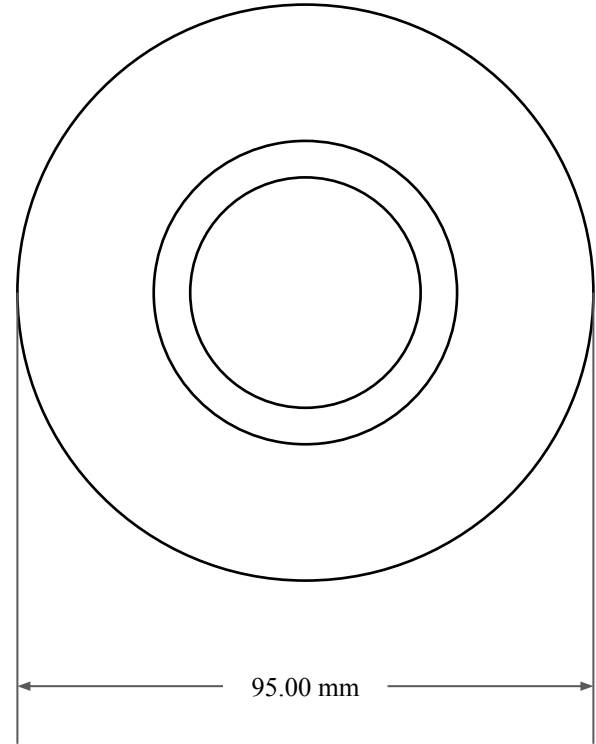

13.00
mm

75.00 mm

95.00 mm

 <p>GLOBAL O-RING and SEAL ALL-AROUND BETTER</p>	PART NUMBER MOS9932TB2
14450 John F. Kennedy Blvd. Houston, TX 77032	www.globaloring.com
Information in this drawing is provided for reference only	

Metric Oil Seal - Nitrile Style TB2
DUAL LIP W/ SPR, MTL OD