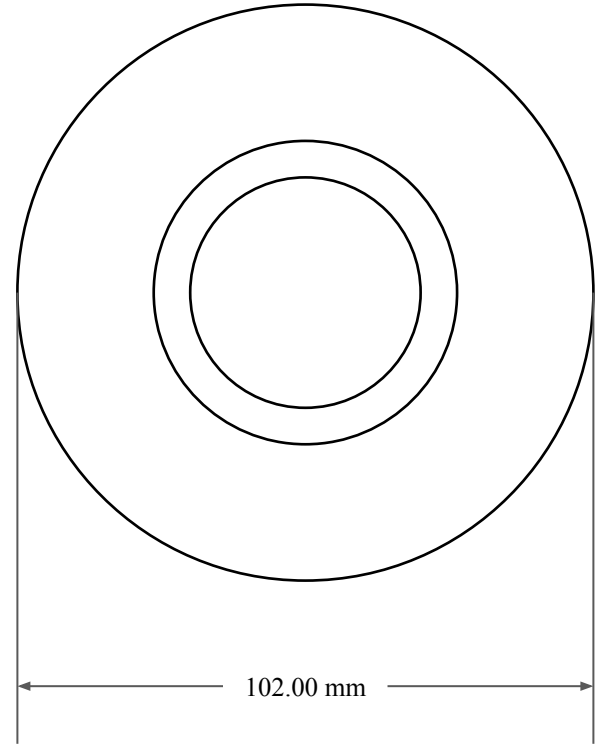

13.00
mm

75.00 mm

102.00 mm

 <p>GLOBAL O-RING and SEAL ALL-AROUND BETTER</p>	PART NUMBER MOS9950TB2
14450 John F. Kennedy Blvd. Houston, TX 77032	www.globaloring.com
Information in this drawing is provided for reference only	
Metric Oil Seal - Nitrile Style TB2 DUAL LIP W/ SPR, MTL OD	