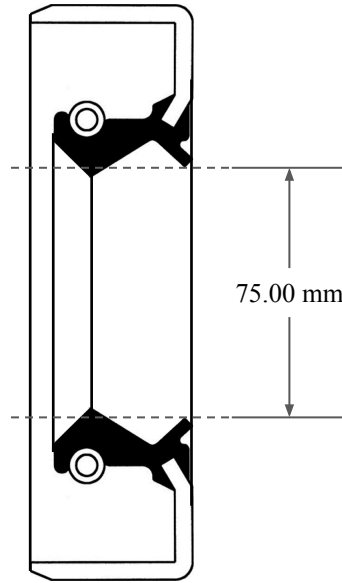

13.00
mm

75.00 mm

102.00 mm

 <p>GLOBAL O-RING and SEAL ALL-AROUND BETTER</p>	PART NUMBER MOS9950TB2
14450 John F. Kennedy Blvd. Houston, TX 77032	www.globaloring.com
Information in this drawing is provided for reference only	
Metric Oil Seal - Nitrile Style TB2 DUAL LIP W/ SPR, MTL OD	