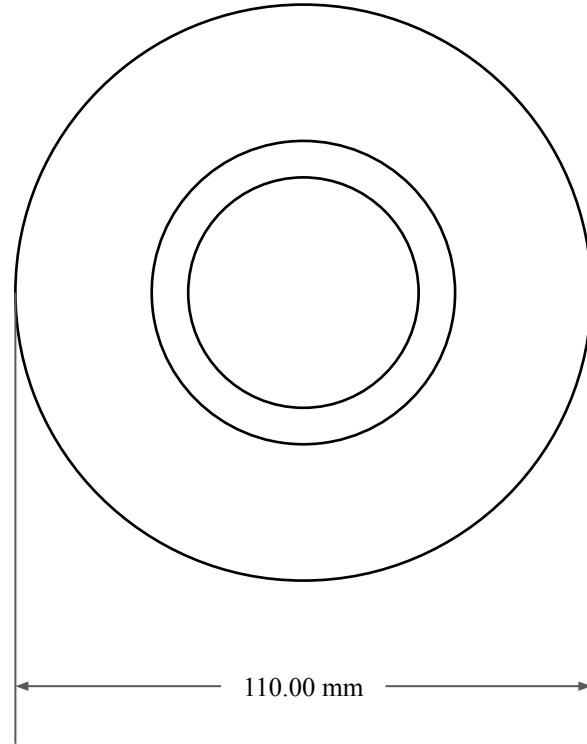

13.00
mm

75.00 mm

110.00 mm

 <p>GLOBAL O-RING and SEAL ALL-AROUND BETTER</p>	PART NUMBER MOS9963TB2
14450 John F. Kennedy Blvd. Houston, TX 77032	www.globaloring.com
Information in this drawing is provided for reference only	
Metric Oil Seal - Nitrile Style TB2 DUAL LIP W/ SPR, MTL OD	