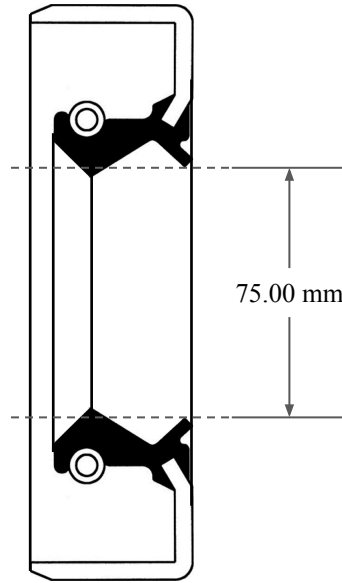

13.00
mm

75.00 mm

110.00 mm

 <p>GLOBAL O-RING and SEAL ALL-AROUND BETTER</p>	PART NUMBER MOS9963TB2
14450 John F. Kennedy Blvd. Houston, TX 77032	www.globaloring.com
Information in this drawing is provided for reference only	
Metric Oil Seal - Nitrile Style TB2 DUAL LIP W/ SPR, MTL OD	