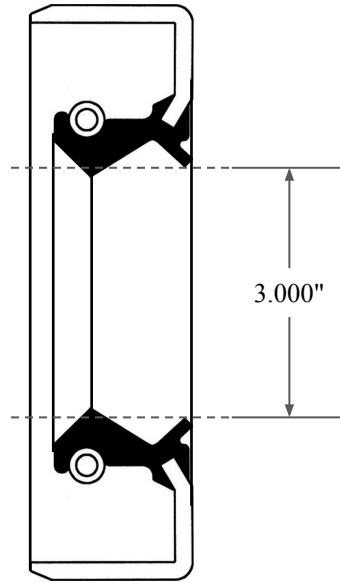

0.375"

3.000"

3.750"

 <b>GLOBAL O-RING</b> and SEAL ALL-AROUND BETTER	PART NUMBER <b>OS10020TB2</b>
14450 John F. Kennedy Blvd. Houston, TX 77032 <a href="http://www.globaloring.com">www.globaloring.com</a>	Inch Oil Seal - Nitrile Style TB2 DUAL LIP W/ SPR, MTL OD
Information in this drawing is provided for reference only	