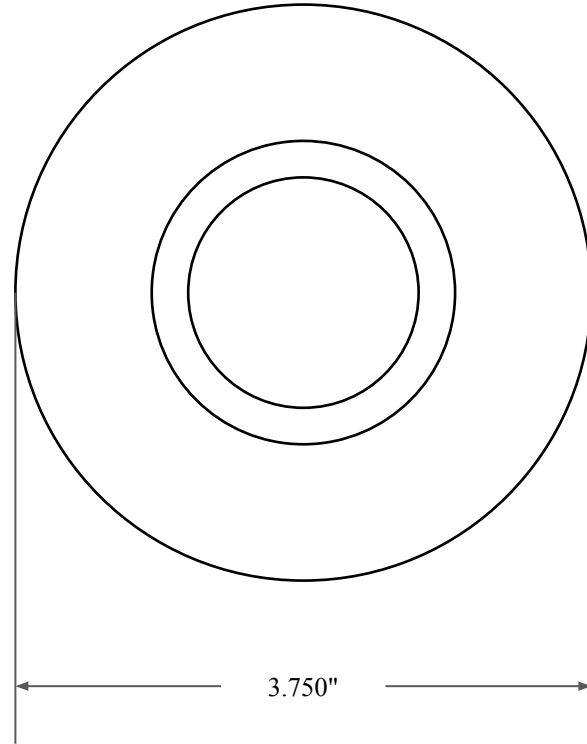

0.375"

3.000"

3.750"

 <b>GLOBAL O-RING</b> and SEAL ALL-AROUND BETTER	PART NUMBER <b>OS10020TB2</b>
14450 John F. Kennedy Blvd. Houston, TX 77032 <a href="http://www.globaloring.com">www.globaloring.com</a>	Inch Oil Seal - Nitrile Style TB2 DUAL LIP W/ SPR, MTL OD
Information in this drawing is provided for reference only	