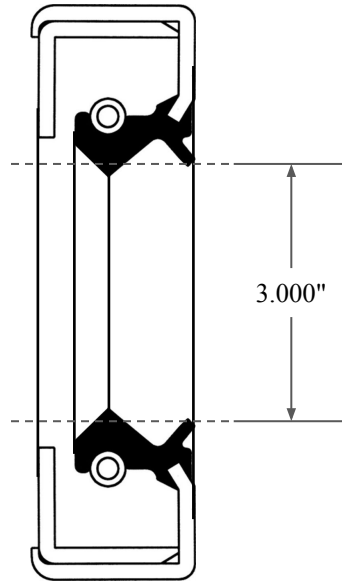

0.437"

3.000"

3.750"

 ALL-AROUND BETTER	PART NUMBER OS10021TA2
14450 John F. Kennedy Blvd. Houston, TX 77032	Inch Oil Seal - Nitrile Style 1A2 DUAL LIP W/ SPR, MTL OD W/ RFG
Information in this drawing is provided for reference only	

PLATE