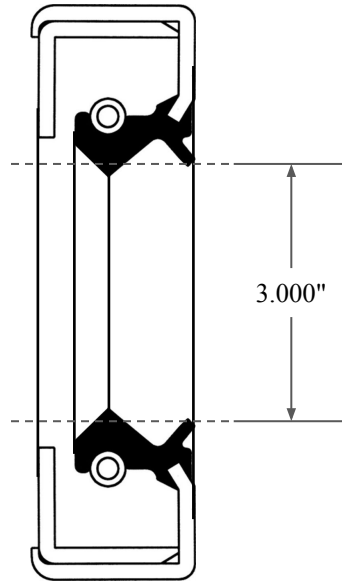

0.438"

3.000"

3.750"

 <p>GLOBAL O-RING and SEAL ALL-AROUND BETTER</p>	PART NUMBER OS10022TA2
14450 John F. Kennedy Blvd. Houston, TX 77032	Inch Oil Seal - Nitrile Style 1A2 DUAL LIP W/ SPR, MTL OD W/ RFG
Information in this drawing is provided for reference only	

PLATE