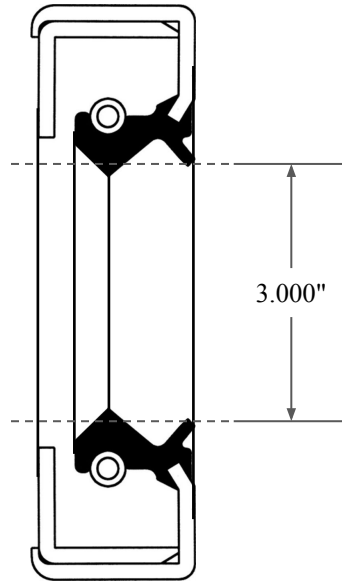

0.500"

3.000"

3.750"

 <p>GLOBAL O-RING and SEAL ALL-AROUND BETTER</p>	PART NUMBER OS10023TA2
14450 John F. Kennedy Blvd. Houston, TX 77032	Inch Oil Seal - Nitrile Style 1A2 DUAL LIP W/ SPR, MTL OD W/ RFG
Information in this drawing is provided for reference only	

PLATE