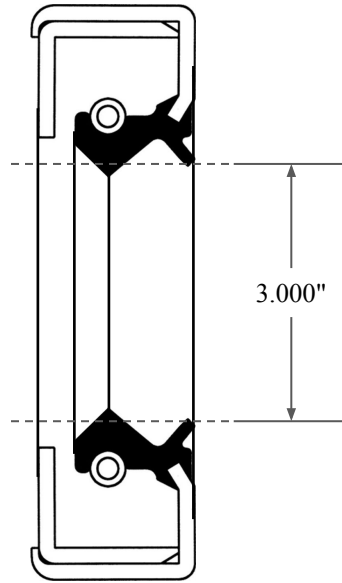

0.468"

3.000"

4.003"

 ALL-AROUND BETTER	PART NUMBER <b>OS10059TA2</b>
14450 John F. Kennedy Blvd. Houston, TX 77032	Inch Oil Seal - Nitrile Style 1A2 DUAL LIP W/ SPR, MTL OD W/ RFG
Information in this drawing is provided for reference only	

PLATE