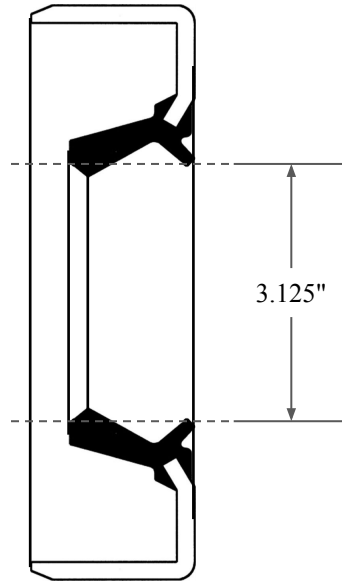

0.290"

3.125"

4.173"

 ALL-AROUND BETTER	PART NUMBER OS10197KB2
14450 John F. Kennedy Blvd. Houston, TX 77032	Inch Oil Seal - Nitrile Style KB2 DUAL LIP NO SPR, MTL OD
Information in this drawing is provided for reference only	