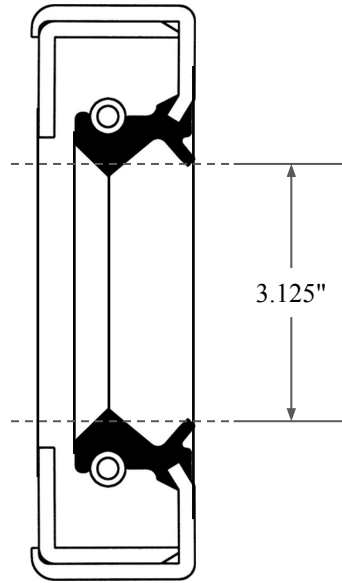

0.500"

3.125"

4.500"

 <b>GLOBAL O-RING</b> and SEAL ALL-AROUND BETTER	PART NUMBER <b>OS10212TA2</b>
14450 John F. Kennedy Blvd. Houston, TX 77032	Inch Oil Seal - Nitrile Style 1A2 DUAL LIP W/ SPR, MTL OD W/ RFG
Information in this drawing is provided for reference only	

PLATE