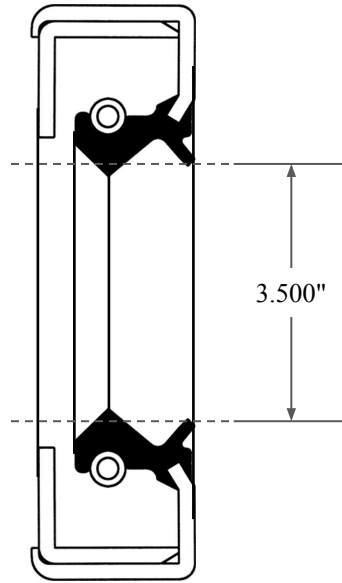

0.500"

3.500"

4.375"

 ALL-AROUND BETTER	PART NUMBER OS10750TA2
14450 John F. Kennedy Blvd. Houston, TX 77032	Inch Oil Seal - Nitrile Style 1A2 DUAL LIP W/ SPR, MTL OD W/ RFG
Information in this drawing is provided for reference only	

PLATE