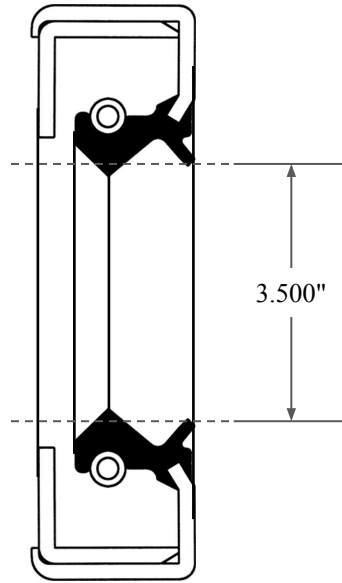

0.500"

3.500"

5.125"

 <p>GLOBAL O-RING and SEAL ALL-AROUND BETTER</p>	PART NUMBER OS10806TA2
14450 John F. Kennedy Blvd. Houston, TX 77032	Inch Oil Seal - Nitrile Style 1A2 DUAL LIP W/ SPR, MTL OD W/ RFG
Information in this drawing is provided for reference only	

PLATE