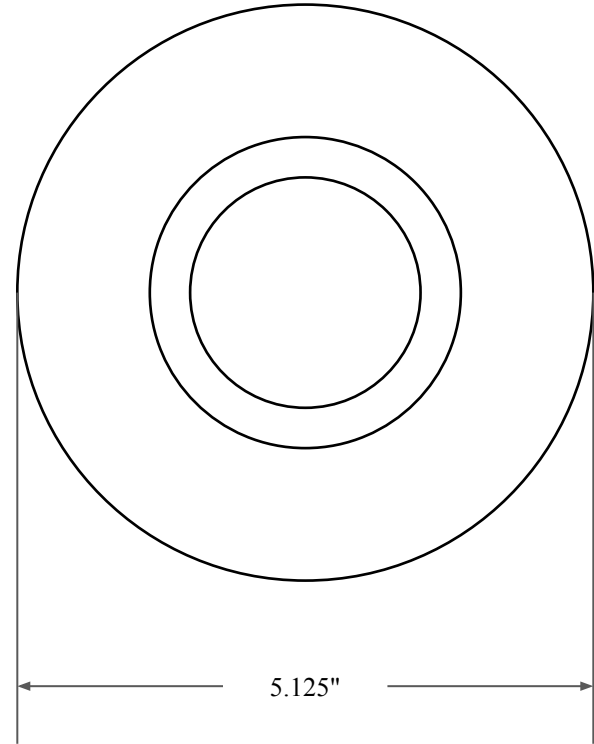

0.500"

3.500"

5.125"

 <p>GLOBAL O-RING and SEAL ALL-AROUND BETTER</p>	PART NUMBER OS10806TA2
14450 John F. Kennedy Blvd. Houston, TX 77032	Inch Oil Seal - Nitrile Style 1A2 DUAL LIP W/ SPR, MTL OD W/ RFG
Information in this drawing is provided for reference only	

PLATE