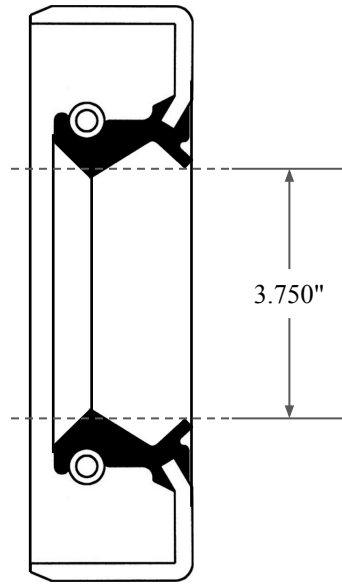

0.500"

3.750"

5.375"

 <b>GLOBAL O-RING</b> and SEAL ALL-AROUND BETTER	PART NUMBER <b>OS11153TB2</b>
14450 John F. Kennedy Blvd. Houston, TX 77032	www.globaloring.com
Information in this drawing is provided for reference only	

Inch Oil Seal - Nitrile Style TB2  
DUAL LIP W/ SPR, MTL OD