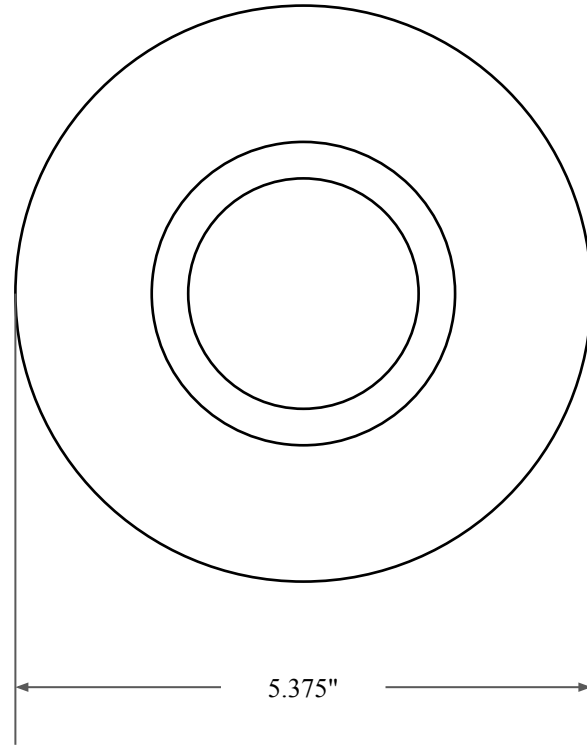

0.500"

3.750"

5.375"

 <b>GLOBAL O-RING</b> and SEAL ALL-AROUND BETTER	PART NUMBER <b>OS11153TB2</b>
14450 John F. Kennedy Blvd. Houston, TX 77032	www.globaloring.com
Information in this drawing is provided for reference only	

Inch Oil Seal - Nitrile Style TB2  
DUAL LIP W/ SPR, MTL OD