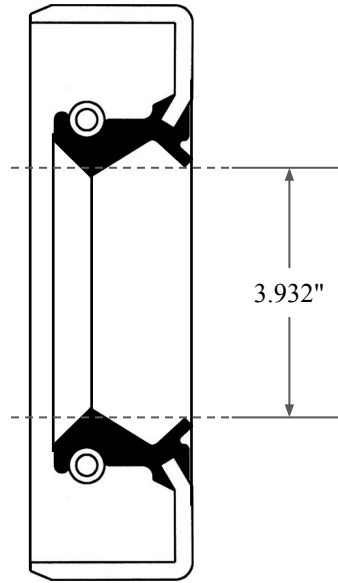

0.500"

3.932"

5.906"

 <p>GLOBAL O-RING and SEAL ALL-AROUND BETTER</p>	PART NUMBER OS11267TB2
14450 John F. Kennedy Blvd. Houston, TX 77032	www.globaloring.com
Information in this drawing is provided for reference only	

Inch Oil Seal - Nitrile Style TB2
DUAL LIP W/ SPR, MTL OD