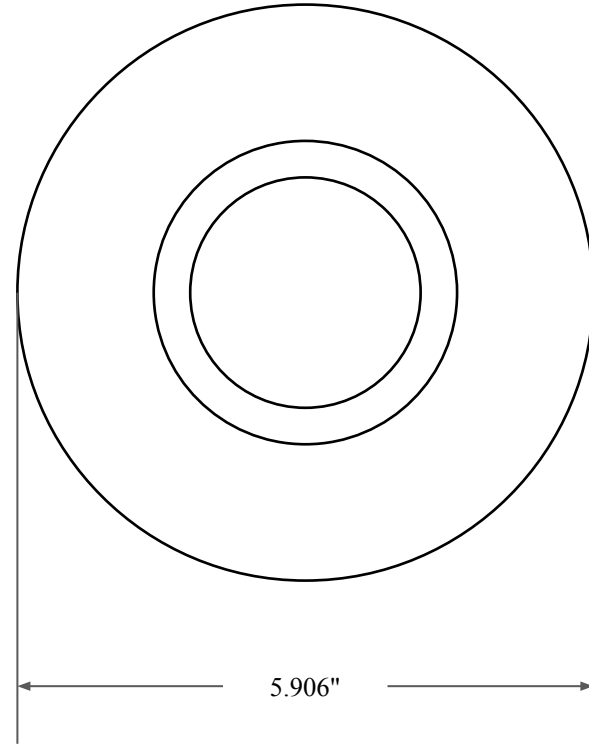

0.500"

3.932"

5.906"

 <p>GLOBAL O-RING and SEAL ALL-AROUND BETTER</p>	PART NUMBER OS11267TB2
14450 John F. Kennedy Blvd. Houston, TX 77032	www.globaloring.com
Information in this drawing is provided for reference only	

Inch Oil Seal - Nitrile Style TB2
DUAL LIP W/ SPR, MTL OD