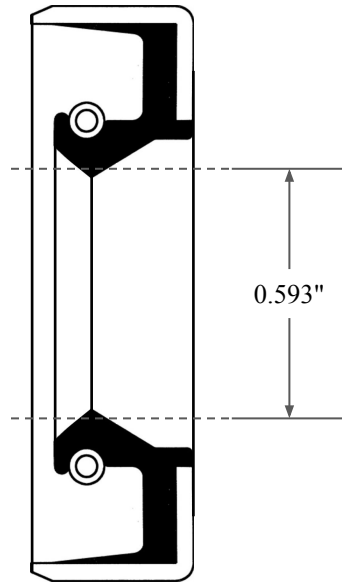

0.240"

0.593"

1.375"

 ALL-AROUND BETTER	PART NUMBER OS1136SB
14450 John F. Kennedy Blvd. Houston, TX 77032	Inch Oil Seal - Nitrile Style SB
Information in this drawing is provided for reference only	SGL LIP W/ SPR, MTL OD, RBR ID