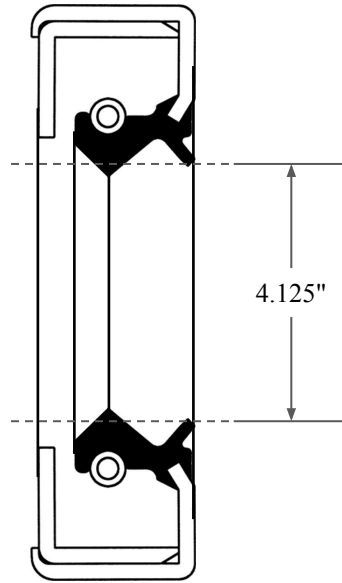

0.500"

4.125"

5.000"

 ALL-AROUND BETTER	PART NUMBER OS11525TA2
14450 John F. Kennedy Blvd. Houston, TX 77032	Inch Oil Seal - Nitrile Style 1A2 DUAL LIP W/ SPR, MTL OD W/ RFG
Information in this drawing is provided for reference only	

PLATE