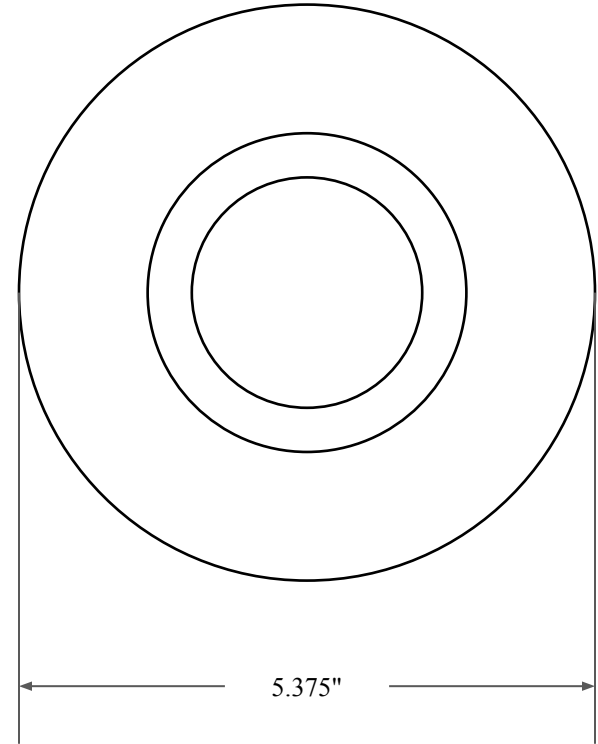

0.500"

4.250"

5.375"

|   |   |
|---|---|
|  <b>GLOBAL O-RING</b><br>and SEAL<br>ALL-AROUND BETTER | PART NUMBER<br><b>OS11665SA2</b>  |
| 14450 John F. Kennedy Blvd.<br>Houston, TX 77032<br><a href="http://www.globaloring.com">www.globaloring.com</a>                            | Inch Oil Seal - Nitrile Style SA2<br>SGL LIP W/ SPR, MTL OD W/ RFG<br>PLATE |
| Information in this drawing is provided for reference only  |   |