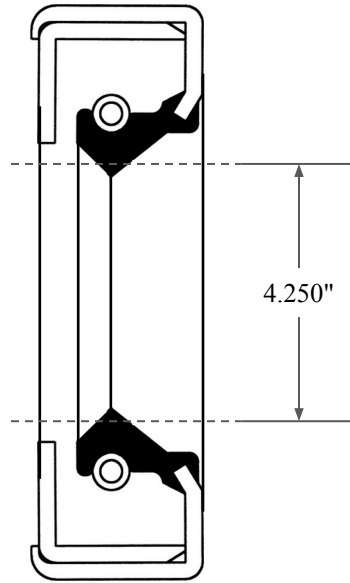

0.500"

4.250"

5.375"

|   |   |
|---|---|
|  <b>GLOBAL O-RING</b><br>and SEAL<br>ALL-AROUND BETTER | PART NUMBER<br><b>OS11665SA2</b>  |
| 14450 John F. Kennedy Blvd.<br>Houston, TX 77032<br><a href="http://www.globaloring.com">www.globaloring.com</a>                            | Inch Oil Seal - Nitrile Style SA2<br>SGL LIP W/ SPR, MTL OD W/ RFG<br>PLATE |
| Information in this drawing is provided for reference only  |   |