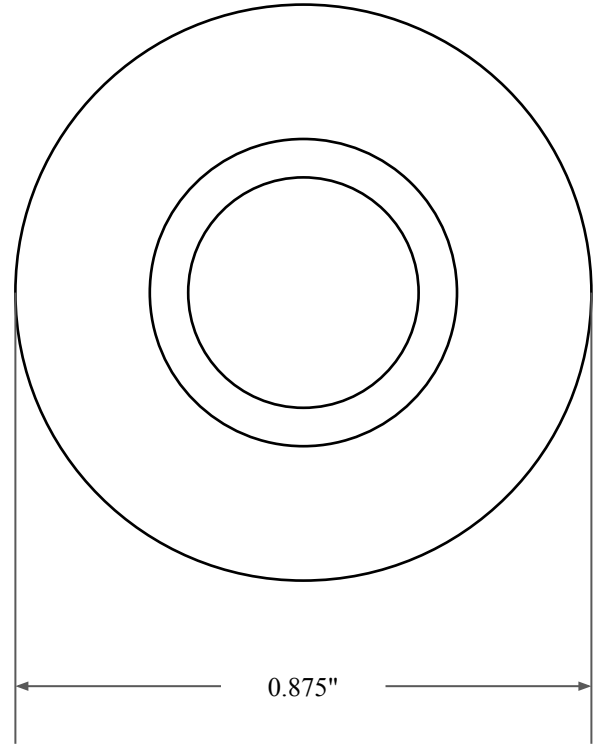

0.875"

14450 John F. Kennedy Blvd.   www.globaloring.com
Houston, TX 77032

PART
NUMBER

OS1168SB

Inch Oil Seal - Nitrile Style SB
SGL LIP W/ SPR, MTL OD, RBR ID