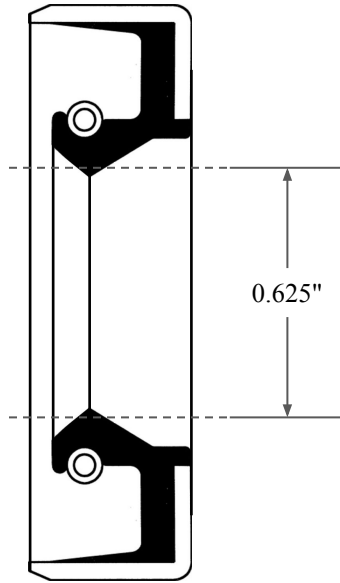

0.125"

0.625"

0.875"

14450 John F. Kennedy Blvd.   www.globaloring.com
Houston, TX 77032

PART
NUMBER

OS1168SB

Inch Oil Seal - Nitrile Style SB
SGL LIP W/ SPR, MTL OD, RBR ID