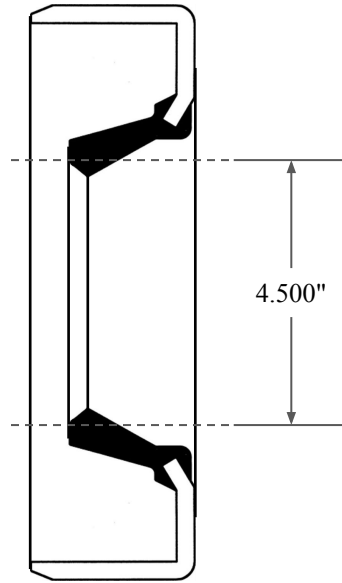

0.250"

4.500"

5.500"

 ALL-AROUND BETTER	PART NUMBER <b>OS11915VB2</b>
14450 John F. Kennedy Blvd. Houston, TX 77032	Inch Oil Seal - Nitrile Style VB2 SGL LIP NO SPR, MTL OD
Information in this drawing is provided for reference only	