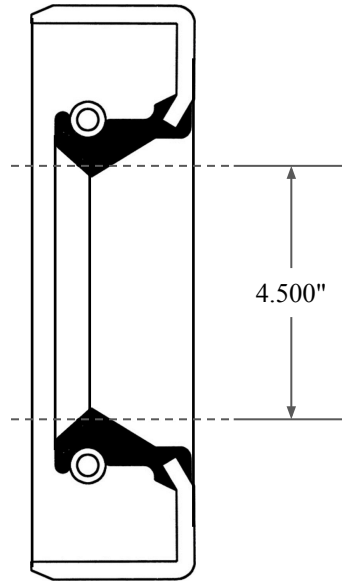

0.500"

4.500"

5.500"

GLOBAL O-RING
and SEAL
ALL-AROUND BETTER

14450 John F. Kennedy Blvd.
Houston, TX 77032

www.globaloring.com

PART
NUMBER

OS11920SB2

Inch Oil Seal - Nitrile Style SB2
SGL LIP W/ SPR, MTL OD