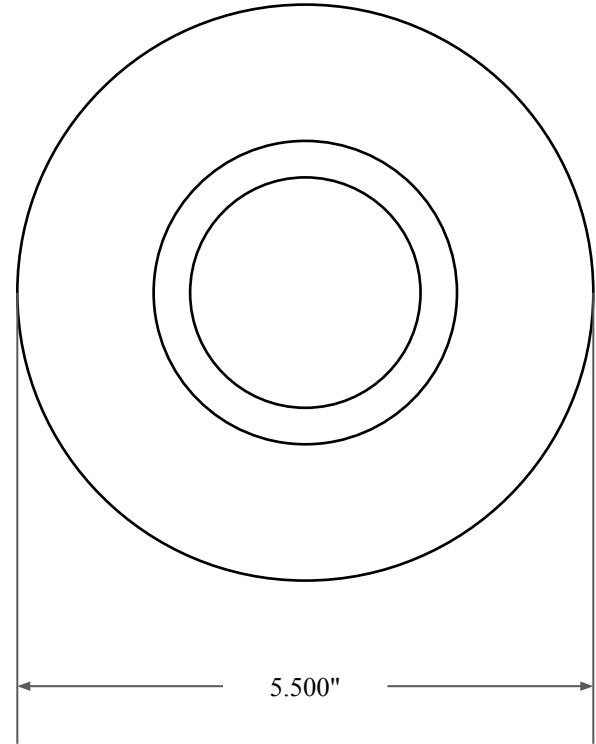

5.500"

GLOBAL O-RING
and SEAL
ALL-AROUND BETTER

14450 John F. Kennedy Blvd.
Houston, TX 77032

www.globaloring.com

PART
NUMBER

OS11920SB2

Inch Oil Seal - Nitrile Style SB2
SGL LIP W/ SPR, MTL OD