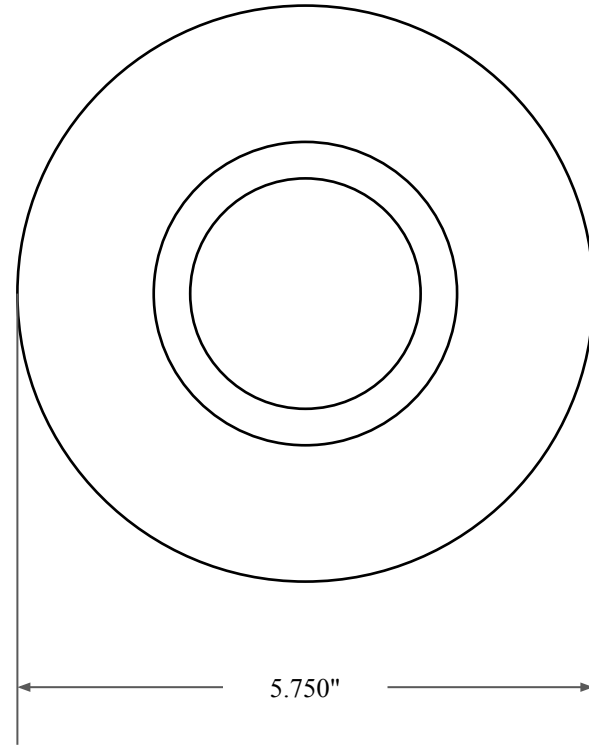

0.562"

4.500"

5.750"

 <p><b>GLOBAL O-RING</b> and SEAL ALL-AROUND BETTER</p>	PART NUMBER <b>OS11938TB2</b>
14450 John F. Kennedy Blvd. Houston, TX 77032	www.globaloring.com
Information in this drawing is provided for reference only	

Inch Oil Seal - Nitrile Style TB2  
DUAL LIP W/ SPR, MTL OD