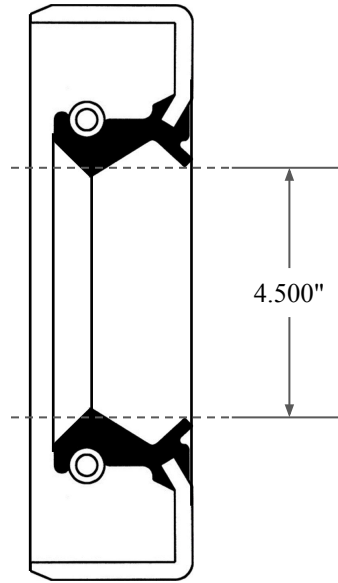

0.562"

4.500"

5.750"

 <p><b>GLOBAL O-RING</b> and SEAL ALL-AROUND BETTER</p>	PART NUMBER <b>OS11938TB2</b>
14450 John F. Kennedy Blvd. Houston, TX 77032	www.globaloring.com
Information in this drawing is provided for reference only	

Inch Oil Seal - Nitrile Style TB2  
DUAL LIP W/ SPR, MTL OD