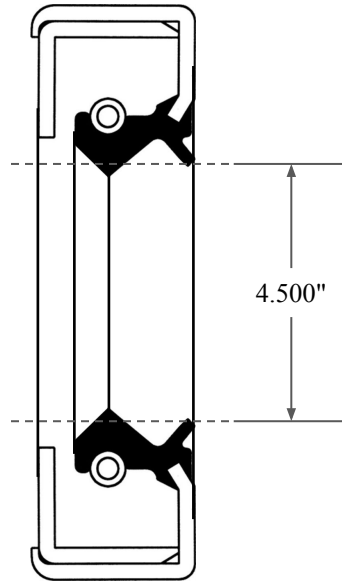

0.500"

4.500"

6.000"

 <b>GLOBAL O-RING</b> and SEAL ALL-AROUND BETTER	PART NUMBER <b>OS11945TA2</b>
14450 John F. Kennedy Blvd. Houston, TX 77032	Inch Oil Seal - Nitrile Style 1A2 DUAL LIP W/ SPR, MTL OD W/ RFG
Information in this drawing is provided for reference only	

PLATE