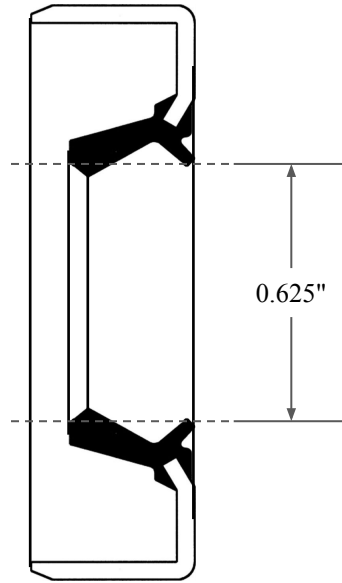

0.531"

0.625"

1.124"

 ALL-AROUND BETTER	PART NUMBER OS1196KB2
14450 John F. Kennedy Blvd. Houston, TX 77032	Inch Oil Seal - Nitrile Style KB2 DUAL LIP NO SPR, MTL OD
Information in this drawing is provided for reference only	