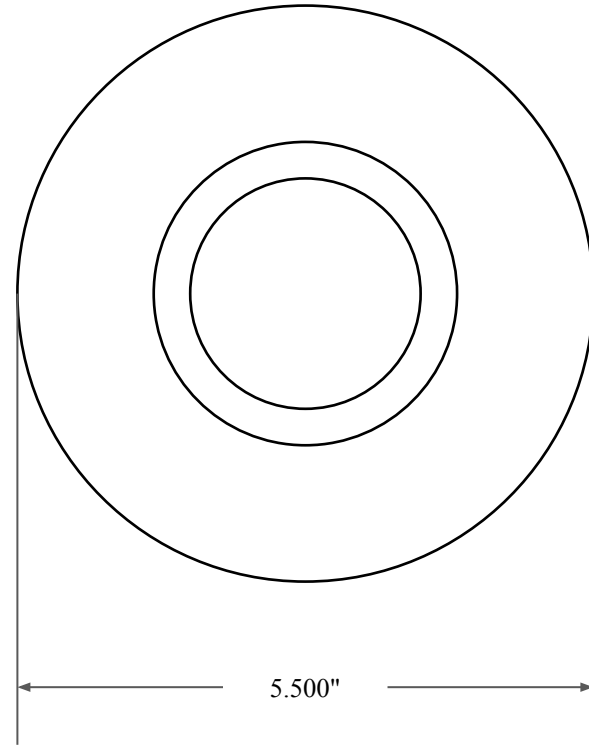

0.500"

4.625"

5.500"

 <b>GLOBAL O-RING</b> and SEAL ALL-AROUND BETTER	PART NUMBER <b>OS12036TB2</b>
14450 John F. Kennedy Blvd. Houston, TX 77032	www.globaloring.com
Information in this drawing is provided for reference only	

Inch Oil Seal - Nitrile Style TB2  
DUAL LIP W/ SPR, MTL OD