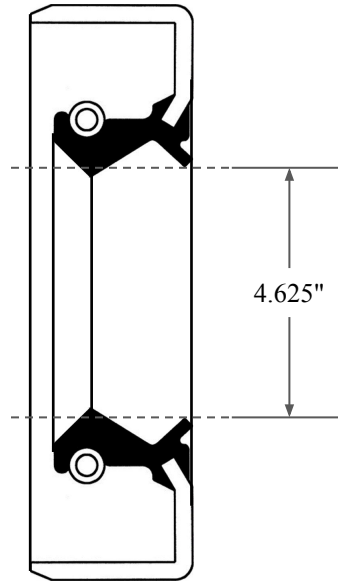

0.500"

4.625"

5.500"

 <b>GLOBAL O-RING</b> and SEAL ALL-AROUND BETTER	PART NUMBER <b>OS12036TB2</b>
14450 John F. Kennedy Blvd. Houston, TX 77032	www.globaloring.com
Information in this drawing is provided for reference only	

Inch Oil Seal - Nitrile Style TB2  
DUAL LIP W/ SPR, MTL OD