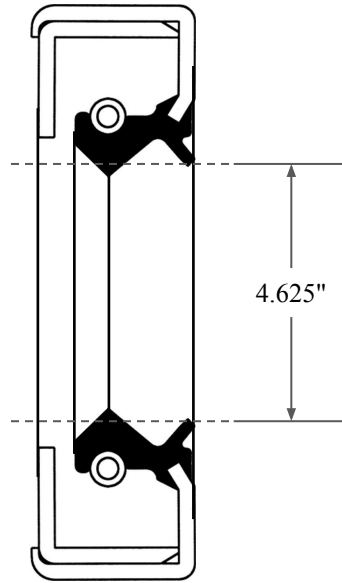

0.500"

4.625"

6.000"

| | |
|--|---|
|  <p>GLOBAL O-RING and SEAL ALL-AROUND BETTER</p> | PART NUMBER OS12055TA2 |
| 14450 John F. Kennedy Blvd. Houston, TX 77032 | Inch Oil Seal - Nitrile Style 1A2 DUAL LIP W/ SPR, MTL OD W/ RFG |
| Information in this drawing is provided for reference only | |

PLATE