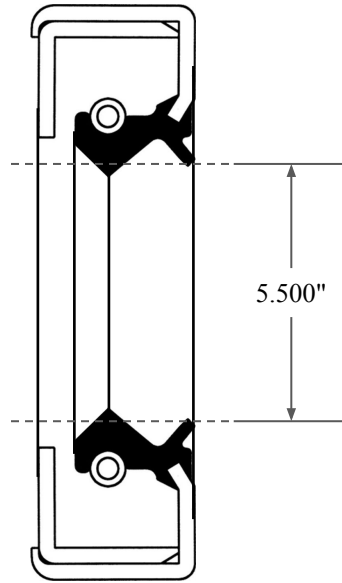

0.563"

5.500"

6.500"

 <p><b>GLOBAL O-RING</b> and SEAL ALL-AROUND BETTER</p>	PART NUMBER <b>OS12588TA2</b>
14450 John F. Kennedy Blvd. Houston, TX 77032	Inch Oil Seal - Nitrile Style 1A2 DUAL LIP W/ SPR, MTL OD W/ RFG
Information in this drawing is provided for reference only	

PLATE