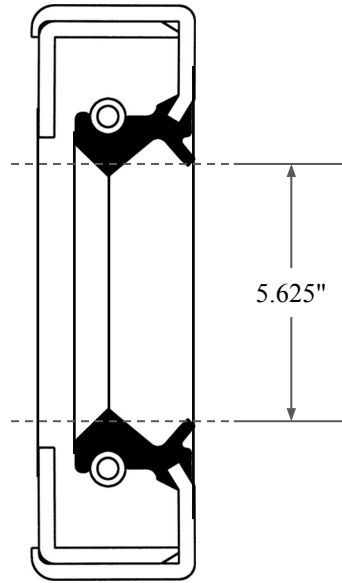

0.500"

5.625"

6.625"

 <p>GLOBAL O-RING and SEAL ALL-AROUND BETTER</p>	PART NUMBER OS12661TA2
14450 John F. Kennedy Blvd. Houston, TX 77032	Inch Oil Seal - Nitrile Style 1A2 DUAL LIP W/ SPR, MTL OD W/ RFG
Information in this drawing is provided for reference only	

PLATE