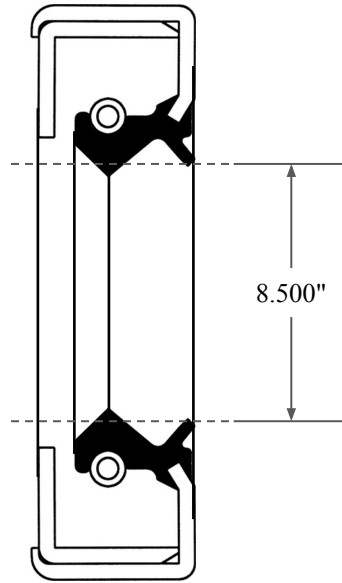

0.625"

8.500"

10.000"

 <p>GLOBAL O-RING and SEAL ALL-AROUND BETTER</p>	PART NUMBER OS13475TA2
14450 John F. Kennedy Blvd. Houston, TX 77032	Inch Oil Seal - Nitrile Style 1A2 DUAL LIP W/ SPR, MTL OD W/ RFG
Information in this drawing is provided for reference only	
PLATE	