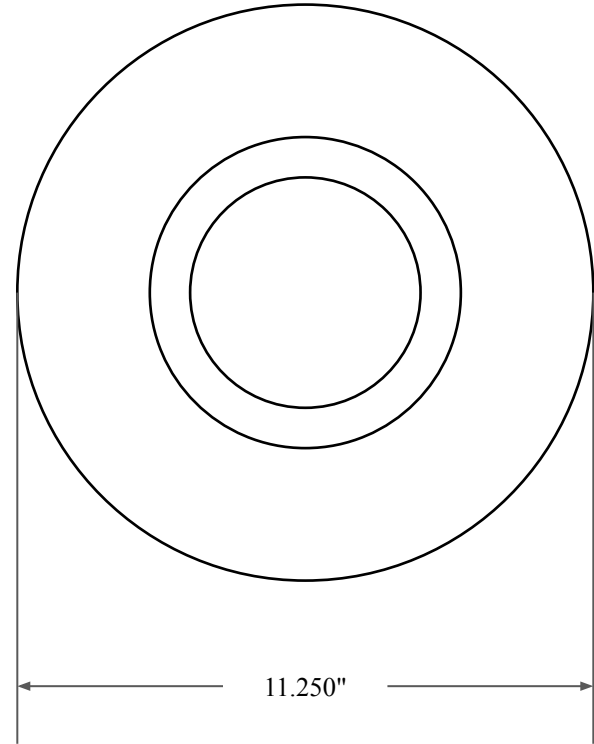

0.750"

9.250"

11.250"

| | |
|---|---|
|  <p>GLOBAL O-RING and SEAL ALL-AROUND BETTER</p> | PART NUMBER OS13633TA2 |
| 14450 John F. Kennedy Blvd. Houston, TX 77032 | Inch Oil Seal - Nitrile Style 1A2 DUAL LIP W/ SPR, MTL OD W/ RFG |
| Information in this drawing is provided for reference only | |

PLATE