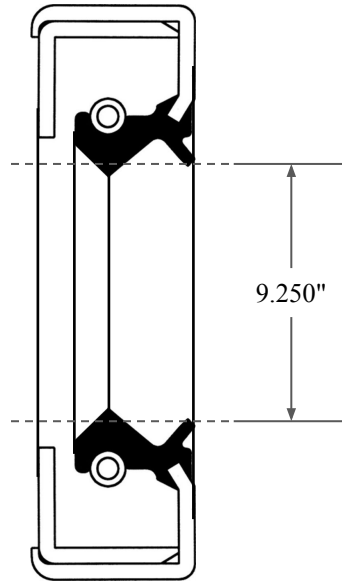

0.750"

9.250"

11.250"

| | |
|---|---|
|  <p>GLOBAL O-RING and SEAL ALL-AROUND BETTER</p> | PART NUMBER OS13633TA2 |
| 14450 John F. Kennedy Blvd. Houston, TX 77032 | Inch Oil Seal - Nitrile Style 1A2 DUAL LIP W/ SPR, MTL OD W/ RFG |
| Information in this drawing is provided for reference only | |

PLATE