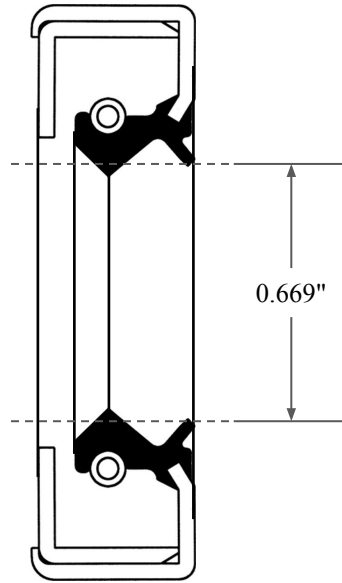

0.394"

0.669"

1.122"

| | |
|---|---|
|  <p>GLOBAL O-RING and SEAL ALL-AROUND BETTER</p> | PART NUMBER OS1425TA2 |
| 14450 John F. Kennedy Blvd. Houston, TX 77032 | Inch Oil Seal - Nitrile Style 1A2 DUAL LIP W/ SPR, MTL OD W/ RFG |
| Information in this drawing is provided for reference only | |

PLATE