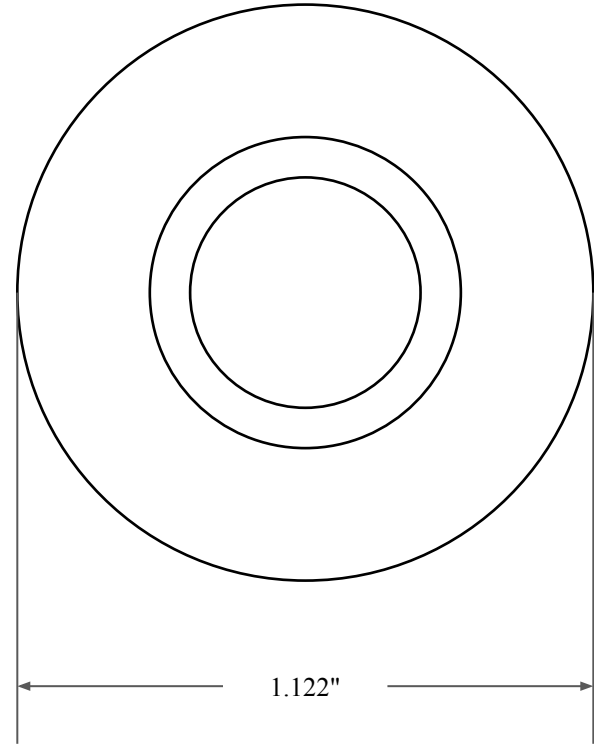

0.394"

0.669"

1.122"

| | |
|---|---|
|  <p>GLOBAL O-RING and SEAL ALL-AROUND BETTER</p> | PART NUMBER OS1425TA2 |
| 14450 John F. Kennedy Blvd. Houston, TX 77032 | Inch Oil Seal - Nitrile Style 1A2 DUAL LIP W/ SPR, MTL OD W/ RFG |
| Information in this drawing is provided for reference only | |

PLATE