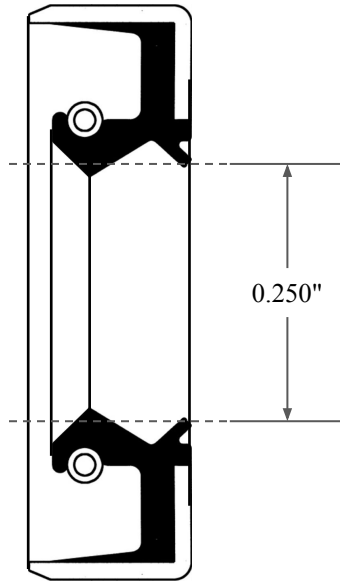

0.250"

0.250"

0.875"

 <p>GLOBAL O-RING and SEAL ALL-AROUND BETTER</p>	PART NUMBER OS142TB
14450 John F. Kennedy Blvd. Houston, TX 77032	Inch Oil Seal - Nitrile Style TB
Information in this drawing is provided for reference only	DUAL LIP W/ SPR, MTL OD, RBR ID