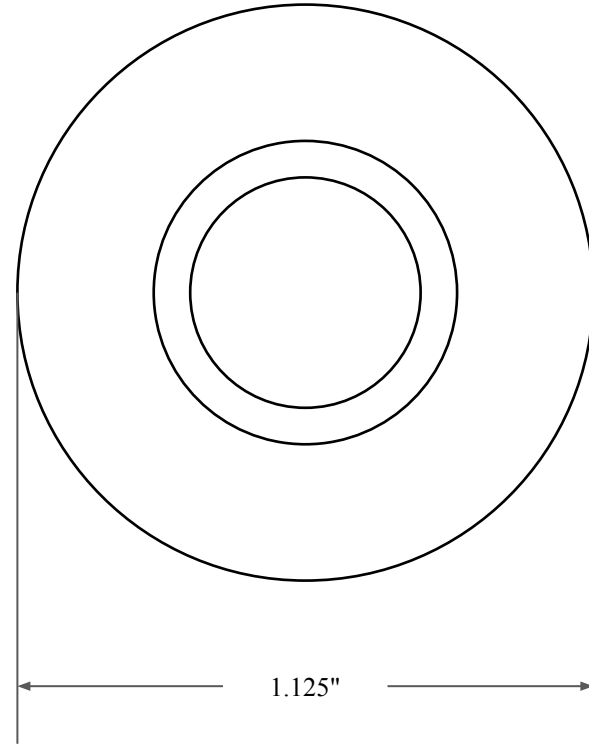

1.125"

14450 John F. Kennedy Blvd.
Houston, TX 77032

www.globaloring.com

PART
NUMBER

OS1505TB2

Inch Oil Seal - Nitrile Style TB2
DUAL LIP W/ SPR, MTL OD