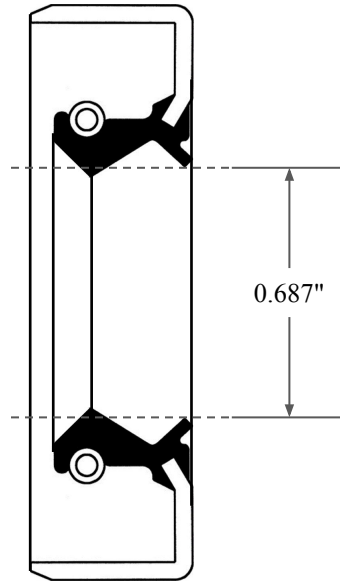

0.312"

0.687"

1.125"

14450 John F. Kennedy Blvd.
Houston, TX 77032

www.globaloring.com

PART
NUMBER

OS1505TB2

Inch Oil Seal - Nitrile Style TB2
DUAL LIP W/ SPR, MTL OD