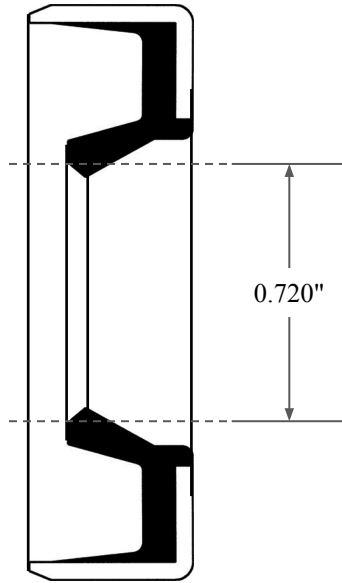

0.250"

0.720"

1.500"

14450 John F. Kennedy Blvd.
Houston, TX 77032

www.globaloring.com

PART
NUMBER

OS1636VB

Inch Oil Seal - Nitrile Style VB
SGL LIP NO SPR, MTL OD, RBR ID