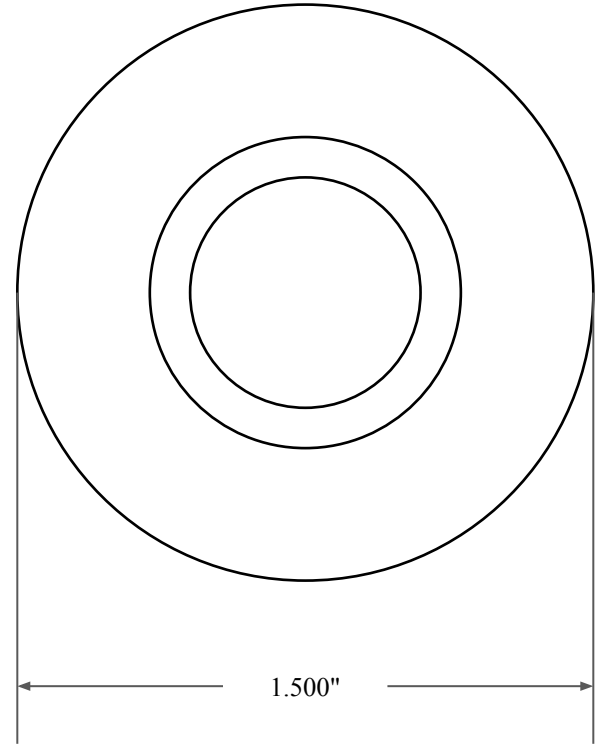

1.500"

14450 John F. Kennedy Blvd.
Houston, TX 77032

www.globaloring.com

PART
NUMBER

OS1636VB

Inch Oil Seal - Nitrile Style VB
SGL LIP NO SPR, MTL OD, RBR ID