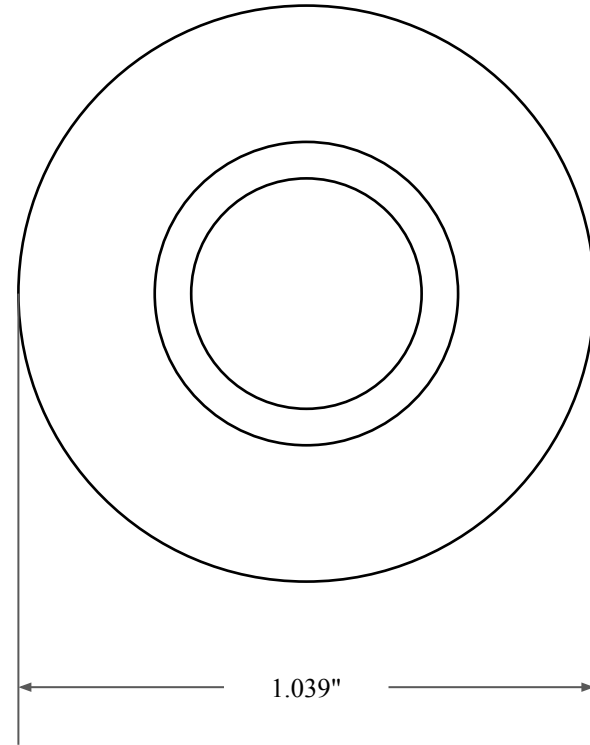

1.039"

GLOBAL O-RING
and SEAL
ALL-AROUND BETTER

14450 John F. Kennedy Blvd.
Houston, TX 77032

www.globaloring.com

PART
NUMBER

OS1638TB2

Inch Oil Seal - Nitrile Style TB2
DUAL LIP W/ SPR, MTL OD