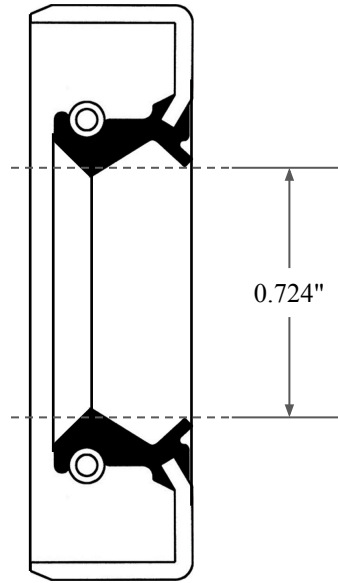

0.150"

0.724"

1.039"

GLOBAL O-RING
and SEAL
ALL-AROUND BETTER

14450 John F. Kennedy Blvd.
Houston, TX 77032

www.globaloring.com

PART
NUMBER

OS1638TB2

Inch Oil Seal - Nitrile Style TB2
DUAL LIP W/ SPR, MTL OD