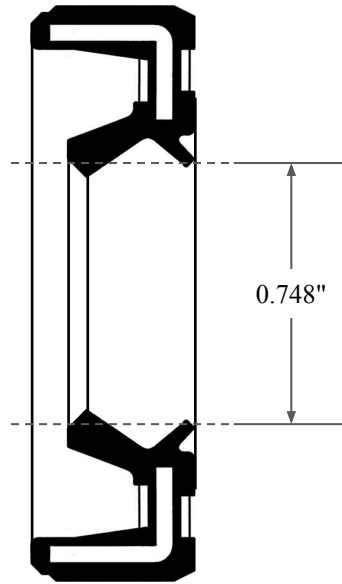

0.236"

0.748"

0.925"

GLOBAL O-RING
and SEAL
ALL-AROUND BETTER

14450 John F. Kennedy Blvd.
Houston, TX 77032

www.globaloring.com

PART
NUMBER

OS165KC

Inch Oil Seal - Nitrile Style KC
DUAL LIP NO SPR, RBR OD