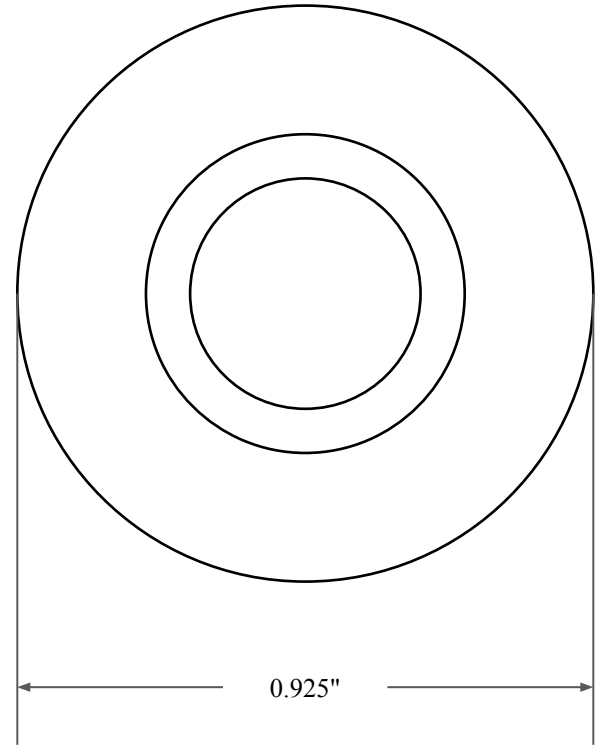

0.925"

GLOBAL O-RING
and SEAL
ALL-AROUND BETTER

14450 John F. Kennedy Blvd.
Houston, TX 77032

www.globaloring.com

PART
NUMBER

OS165KC

Inch Oil Seal - Nitrile Style KC
DUAL LIP NO SPR, RBR OD