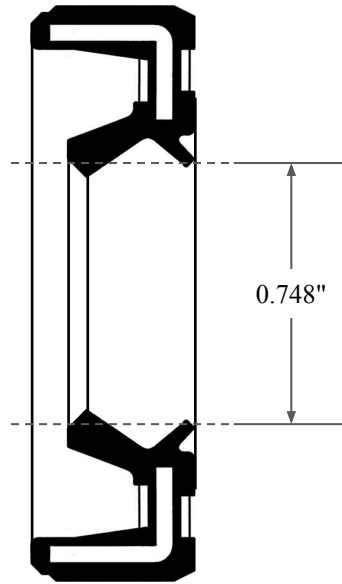

0.236"

0.748"

1.004"

 <b>GLOBAL O-RING</b> and SEAL ALL-AROUND BETTER	PART NUMBER <b>OS1657KC</b>
14450 John F. Kennedy Blvd. Houston, TX 77032	www.globaloring.com
Information in this drawing is provided for reference only	

Inch Oil Seal - Nitrile Style KC  
DUAL LIP NO SPR, RBR OD