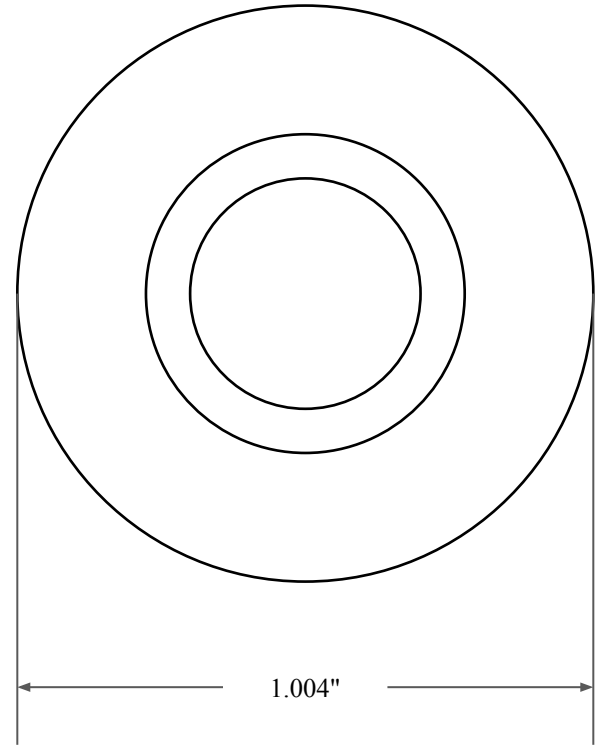

0.236"

0.748"

1.004"

 <b>GLOBAL O-RING</b> and SEAL ALL-AROUND BETTER	PART NUMBER <b>OS1657KC</b>
14450 John F. Kennedy Blvd. Houston, TX 77032	www.globaloring.com
Information in this drawing is provided for reference only	

Inch Oil Seal - Nitrile Style KC  
DUAL LIP NO SPR, RBR OD