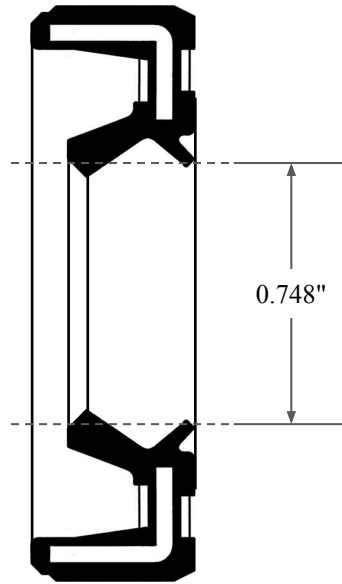

0.315"

0.748"

1.240"

GLOBAL O-RING
and SEAL
ALL-AROUND BETTER

14450 John F. Kennedy Blvd.
Houston, TX 77032

www.globaloring.com

PART
NUMBER

OS1682KC

Inch Oil Seal - Nitrile Style KC
DUAL LIP NO SPR, RBR OD