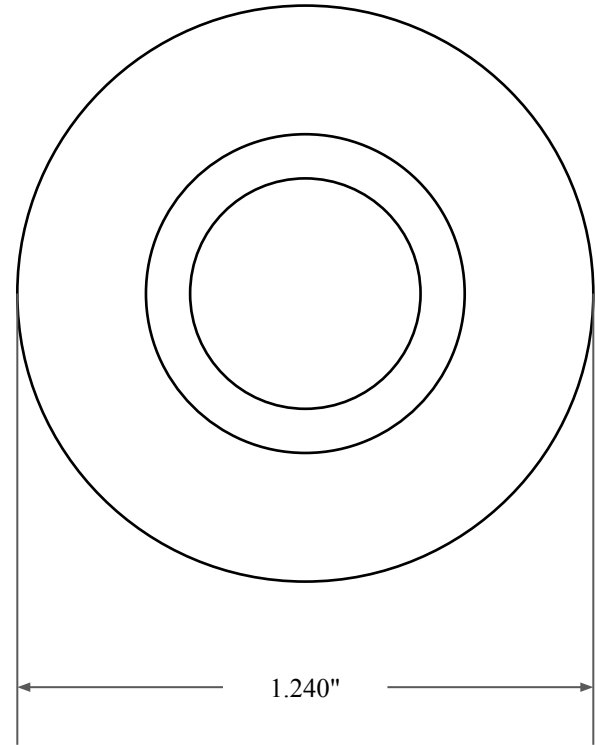

1.240"

GLOBAL O-RING
and SEAL
ALL-AROUND BETTER

14450 John F. Kennedy Blvd.
Houston, TX 77032

www.globaloring.com

PART
NUMBER

OS1682KC

Inch Oil Seal - Nitrile Style KC
DUAL LIP NO SPR, RBR OD