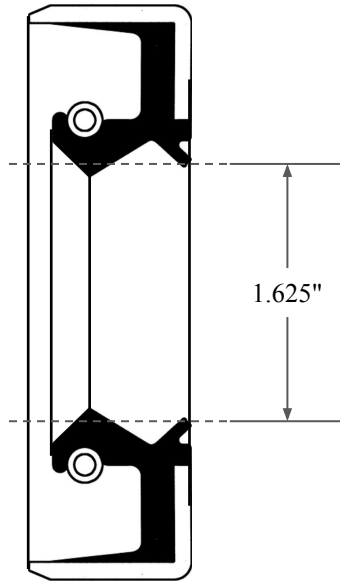

0.311"

1.625"

2.000"

 ALL-AROUND BETTER	PART NUMBER OS21248TB
14450 John F. Kennedy Blvd. Houston, TX 77032	Inch Oil Seal - Nitrile Style TB
Information in this drawing is provided for reference only	DUAL LIP W/ SPR, MTL OD, RBR ID