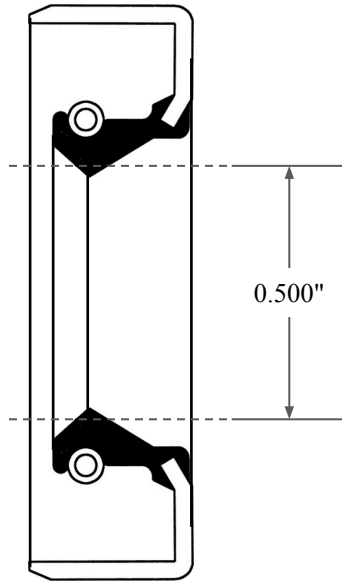

0.374"

0.500"

1.378"

14450 John F. Kennedy Blvd.
Houston, TX 77032

www.globaloring.com

PART
NUMBER

OS22055SB2

Inch Oil Seal - Nitrile Style SB2
SGL LIP W/ SPR, MTL OD