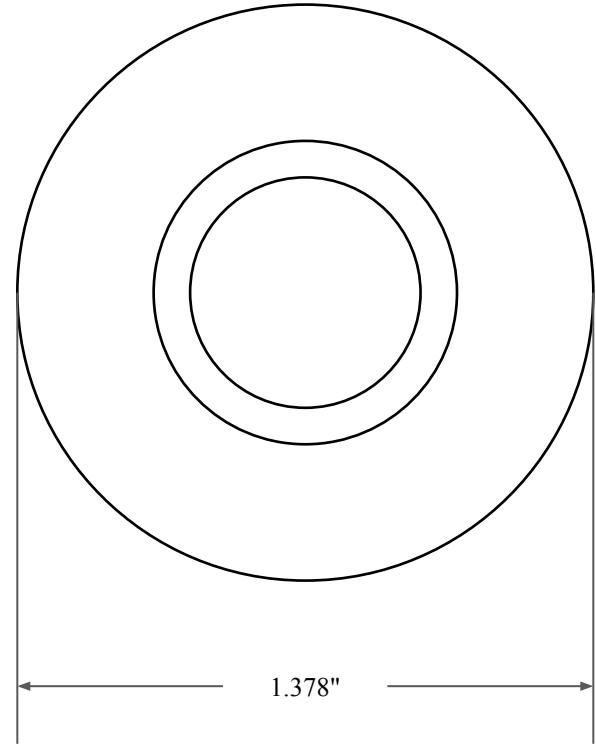

1.378"

14450 John F. Kennedy Blvd.
Houston, TX 77032

www.globaloring.com

PART
NUMBER

OS22055SB2

Inch Oil Seal - Nitrile Style SB2
SGL LIP W/ SPR, MTL OD