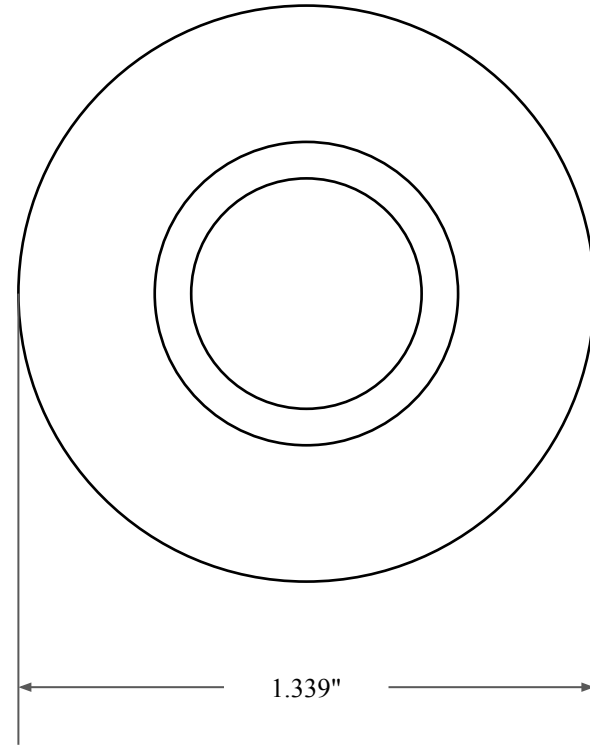

0.276"

0.650"

1.339"

 ALL-AROUND BETTER	PART NUMBER <b>OS22106TB2</b>
14450 John F. Kennedy Blvd. Houston, TX 77032	Inch Oil Seal - Nitrile Style TB2
Information in this drawing is provided for reference only	DUAL LIP W/ SPR, MTL OD