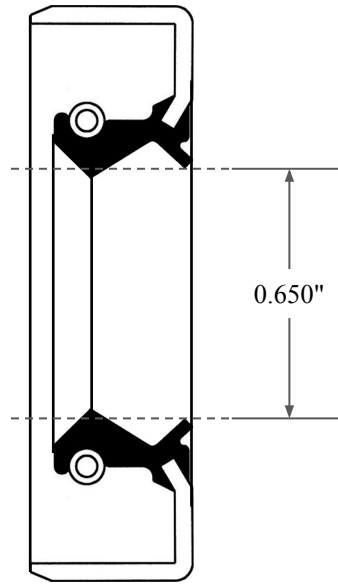

0.276"

0.650"

1.339"

 ALL-AROUND BETTER	PART NUMBER <b>OS22106TB2</b>
14450 John F. Kennedy Blvd. Houston, TX 77032	Inch Oil Seal - Nitrile Style TB2
Information in this drawing is provided for reference only	DUAL LIP W/ SPR, MTL OD