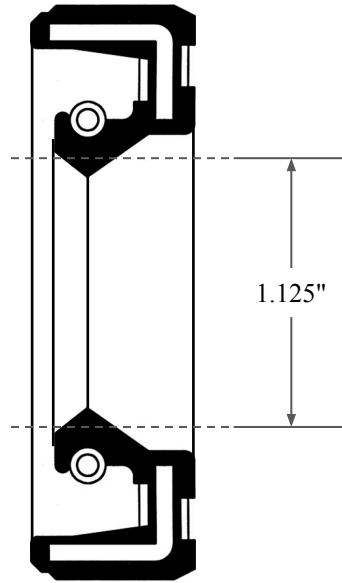

0.250"

1.125"

1.620"

 <b>GLOBAL O-RING</b> and SEAL ALL-AROUND BETTER	PART NUMBER <b>OS22225SC</b>
14450 John F. Kennedy Blvd. Houston, TX 77032	www.globaloring.com
Information in this drawing is provided for reference only	

Inch Oil Seal - Nitrile Style SC  
SGL LIP W/ SPR, RBR OD