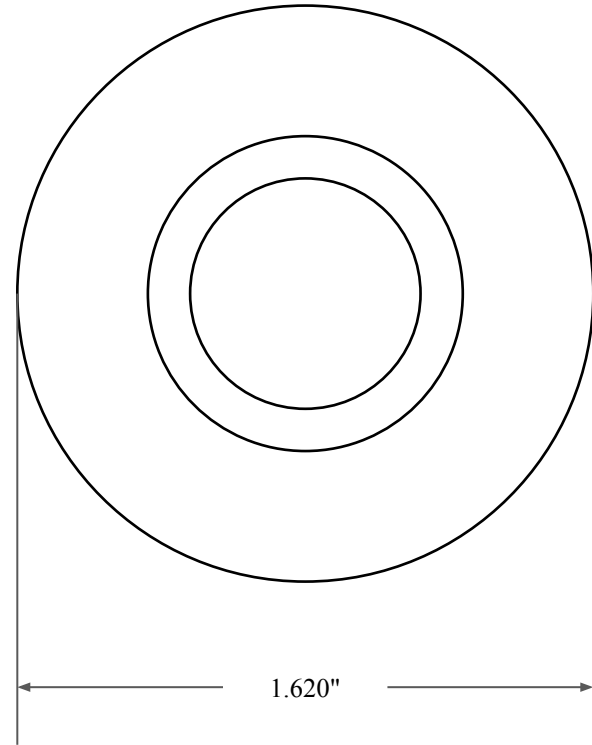

0.250"

1.125"

1.620"

 <b>GLOBAL O-RING</b> and SEAL ALL-AROUND BETTER	PART NUMBER <b>OS22225SC</b>
14450 John F. Kennedy Blvd. Houston, TX 77032	www.globaloring.com
Information in this drawing is provided for reference only	

Inch Oil Seal - Nitrile Style SC  
SGL LIP W/ SPR, RBR OD