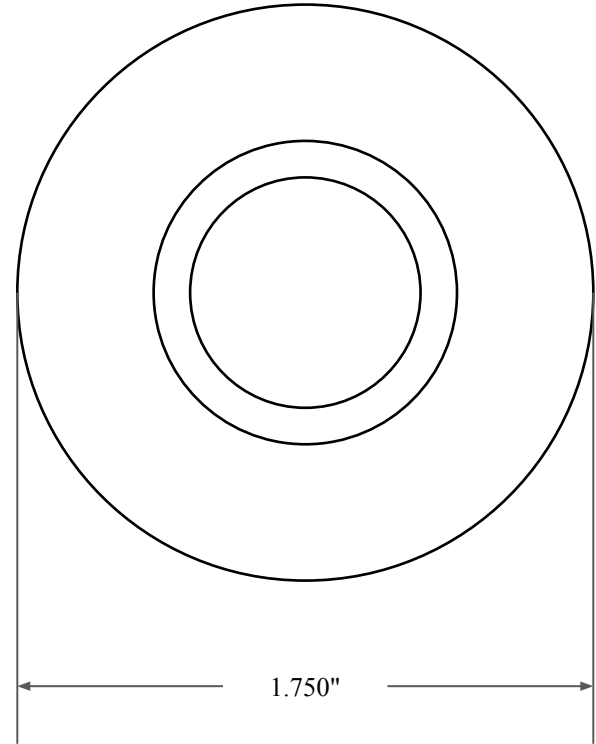

1.750"

GLOBAL O-RING
and SEAL
ALL-AROUND BETTER

14450 John F. Kennedy Blvd.
Houston, TX 77032

www.globaloring.com

PART
NUMBER

OS22250SB2

Inch Oil Seal - Nitrile Style SB2
SGL LIP W/ SPR, MTL OD