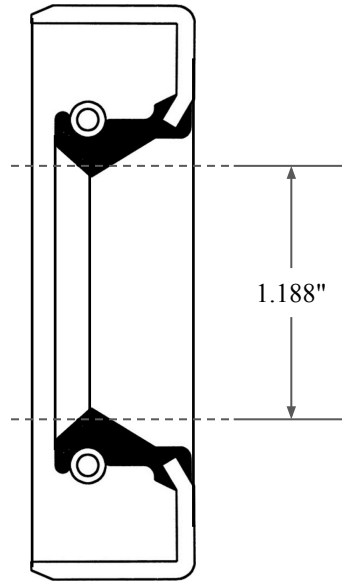

0.188"

1.188"

1.750"

GLOBAL O-RING
and SEAL
ALL-AROUND BETTER

14450 John F. Kennedy Blvd.
Houston, TX 77032

www.globaloring.com

PART
NUMBER

OS22250SB2

Inch Oil Seal - Nitrile Style SB2
SGL LIP W/ SPR, MTL OD