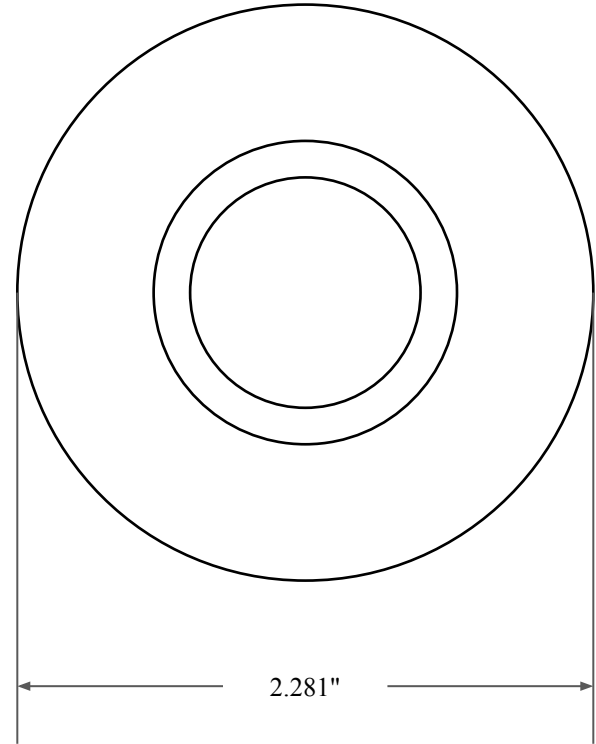

2.281"

14450 John F. Kennedy Blvd.
Houston, TX 77032

www.globaloring.com

PART
NUMBER

OS22276SB2

Inch Oil Seal - Nitrile Style SB2
SGL LIP W/ SPR, MTL OD