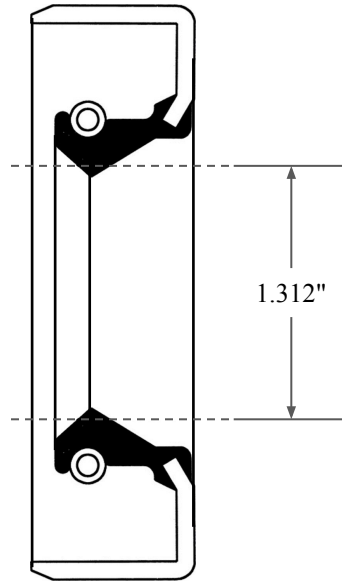

0.500"

1.312"

2.281"

14450 John F. Kennedy Blvd.
Houston, TX 77032

www.globaloring.com

PART
NUMBER

OS22276SB2

Inch Oil Seal - Nitrile Style SB2
SGL LIP W/ SPR, MTL OD